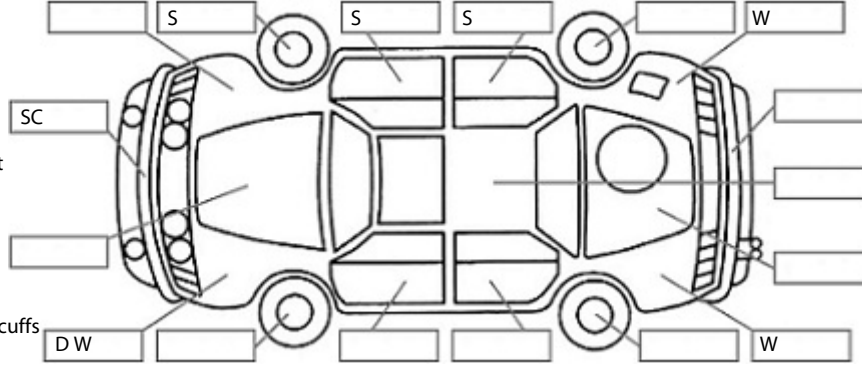

Key:

- S = scratch
- D = dent
- R = rust
- PT = paint defect
- C = crack
- P = pin dent
- * = decals
- SC = stone chips
- W = significant scuffs

Body Inspection Comments

Note: some defects & blemishes may not be displayed in the diagram