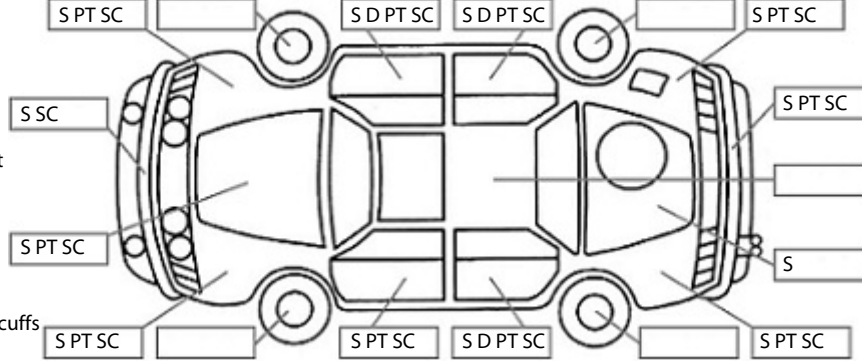

Key:

- S = scratch
- D = dent
- R = rust
- PT = paint defect
- C = crack
- P = pin dent
- * = decals
- SC = stone chips
- W = significant scuffs

Body Inspection Comments

Large bullseye lower lhs

Note: some defects & blemishes may not be displayed in the diagram

Conditions During Body Inspection: Dry

Under Carriage & Under Bonnet Inspection Comments

Interior Comments

Seats	marks drivers splitting
Carpets	Average
Panels	scratches marks
Dashboard	scratches

General Comments

Road Conditions During Test Drive: Dry

Engine Timing Mechanism: Timing Chain
Evidence of Cam Belt Replacement: Not Applicable Kms:

	Pass	Fail	N/A
Engine			
Oil level	✓		
Smoke & fumes	✓		
Performance	✓		
Noise	✓		
Cooling System			
Coolant condition	✓		
Performance	✓		
Radiator / Hoses (visual)	✓		
Transmission			
Operation	✓		
Noise	✓		
Clutch			✓
CV joints	✓		
Wheel bearings	✓		
Brakes			
Performance	✓		
Hand Brake	✓		
Tyres (lowest observed tread depth of tyres)			
Left front	8	mm	
Right front	7.0	mm	
Left rear	5.0	mm	
Right rear	5.0	mm	
Spare	Yes		
Suspension			
Suspension performance	✓		
Steering performance	✓		
Shock absorbers	✓		
Air Conditioning / Heater			
Operation	✓		
Electrical / Accessories			
Head lights	✓		
Tail lights	✓		
Indicators	✓		
Dashboard warning lights	✓		
Wipers (front & rear)	✓		
Window winder FL	✓		
Window winder FR	✓		
Window winder RL	✓		
Window winder RR	✓		
Rear view mirrors	✓		
Radio (basic test only)	✓		
CD (basic test only)	✓		
Number of keys	2		
Central locking	✓		
Remote locking	✓		
Sat. Nav. (basic test only)	✓		
Reversing camera	✓		