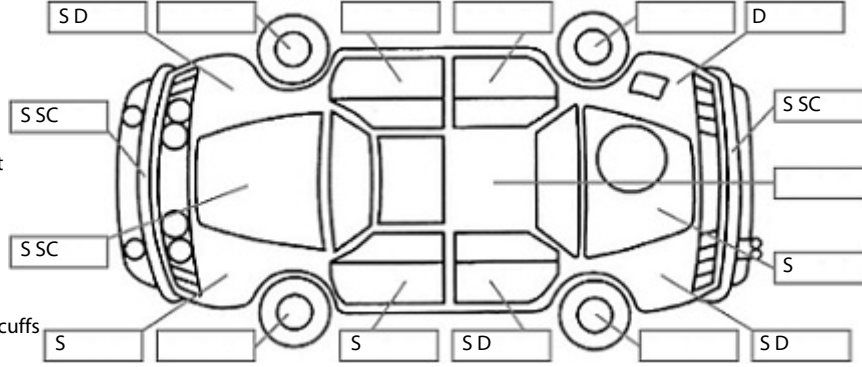

Key:

- S = scratch
- D = dent
- R = rust
- PT = paint defect
- C = crack
- P = pin dent
- * = decals
- SC = stone chips
- W = significant scuffs

Body Inspection Comments

Note: some defects & blemishes may not be displayed in the diagram

Headlights are faded. Stone chips in front screen

Conditions During Body Inspection: Dry

Under Carriage & Under Bonnet Inspection Comments

Runs on diesel fuel

Interior Comments

Seats	Average
Carpets	Average
Panels	Average
Dashboard	Average