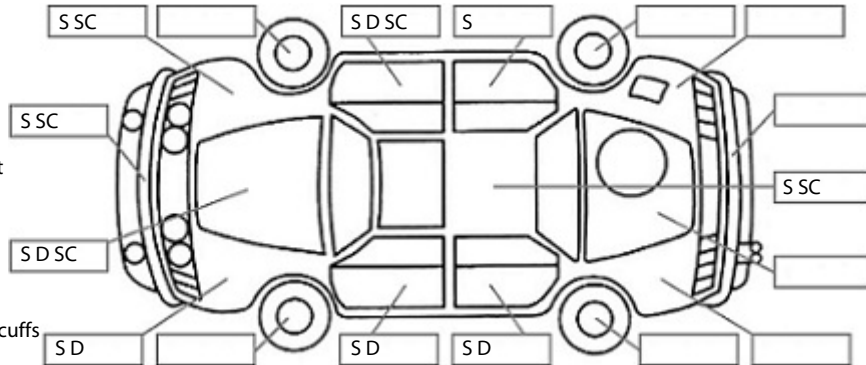

Make: Nissan	Model: Navara	Body Style: Utility
Year: 2013	Registration: GWW28	Reg Expiry: 01 Jul 2025
WoF Expiry: 05 Jun 2025	Odometer: 291,238 Kms	Good No: 26413911
VIN: MNTNCUD40A060132	Next Service: 298644	Service History: No

Key:

- S = scratch
- D = dent
- R = rust
- PT = paint defect
- C = crack
- P = pin dent
- * = decals
- SC = stone chips
- W = significant scuffs

Body Inspection Comments

Note: some defects & blemishes may not be displayed in the diagram