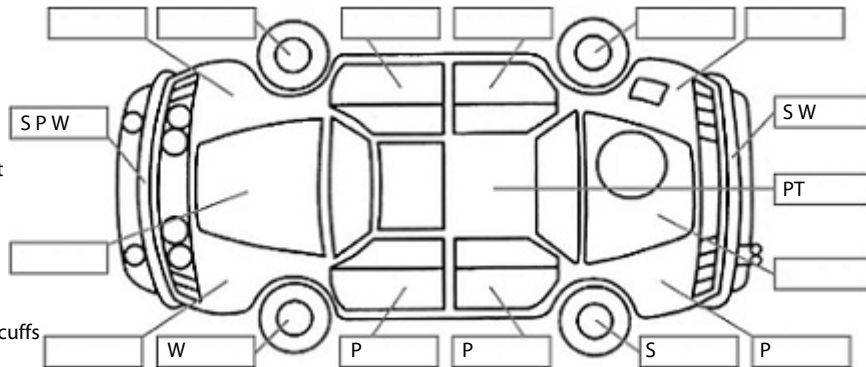

**Key:**

- S = scratch
- D = dent
- R = rust
- PT = paint defect
- C = crack
- P = pin dent
- \* = decals
- SC = stone chips
- W = significant scuffs

Body Inspection Comments

Note: some defects & blemishes may not be displayed in the diagram

Engine Timing Mechanism: Timing Chain

Evidence of Cam Belt Replacement: Not Applicable Kms:

	Pass	Fail	N/A
<b>Engine</b>			
Oil level	✓		
Smoke & fumes	✓		
Performance	✓		
Noise	✓		
<b>Cooling System</b>			
Coolant condition	✓		
Performance	✓		
Radiator / Hoses (visual)	✓		
<b>Transmission</b>			
Operation	✓		
Noise	✓		
Clutch			✓
CV joints	✓		
Wheel bearings	✓		
<b>Brakes</b>			
Performance	✓		
Hand Brake	✓		
<b>Tyres</b> (lowest observed tread depth of tyres)			
Left front	6	mm	
Right front	6	mm	
Left rear	7	mm	
Right rear	7	mm	
Spare	Yes		
<b>Suspension</b>			
Suspension performance	✓		
Steering performance	✓		
Shock absorbers	✓		
<b>Air Conditioning / Heater</b>			
Operation	✓		
<b>Electrical / Accessories</b>			
Head lights	✓		
Tail lights	✓		
Indicators	✓		
Dashboard warning lights	✓		
Wipers (front & rear)	✓		
Window winder FL	✓		
Window winder FR	✓		
Window winder RL	✓		
Window winder RR	✓		
Rear view mirrors	✓		
Radio (basic test only)	✓		
CD (basic test only)			✓
Number of keys	1		
Central locking	✓		
Remote locking	✓		
Sat. Nav. (basic test only)			✓
Reversing camera	✓		