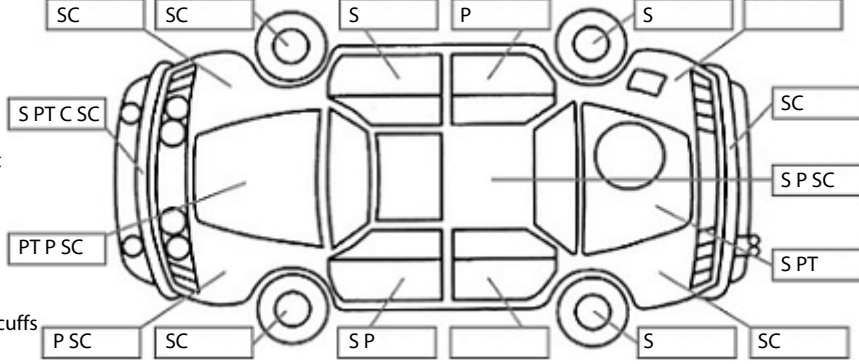

<b>Make:</b> Toyota	<b>Model:</b> Rav4	<b>Body Style:</b> SUV
<b>Year:</b> 2011	<b>Registration:</b> GDB734	<b>Reg Expiry:</b> 12 Mar 2025
<b>WoF Expiry:</b> 06 Sep 2025	<b>Odometer:</b> 232,431 Kms	<b>Good No:</b> 26413349
<b>VIN:</b> JTMBD33V905276332	<b>Next Service:</b> 236,136 Kms	<b>Service History:</b> Yes

**Key:**

- S = scratch
- D = dent
- R = rust
- PT = paint defect
- C = crack
- P = pin dent
- \* = decals
- SC = stone chips
- W = significant scuffs

**Body Inspection Comments**

Stone chip in windscreen.