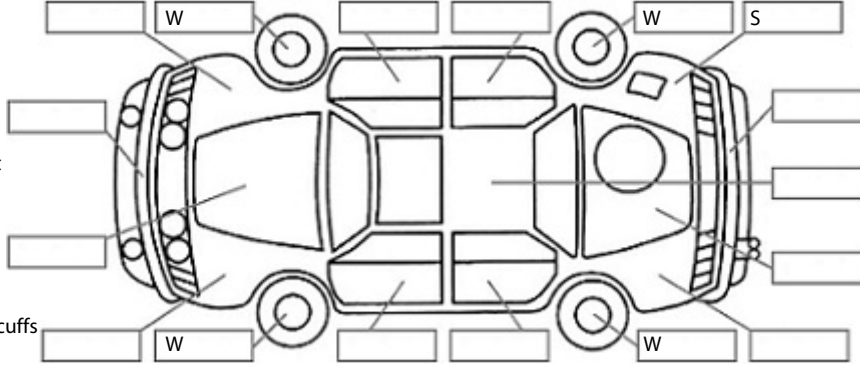

**Key:**

- S = scratch
- D = dent
- R = rust
- PT = paint defect
- C = crack
- P = pin dent
- \* = decals
- SC = stone chips
- W = significant scuffs

**Body Inspection Comments**

Loose middle console lid