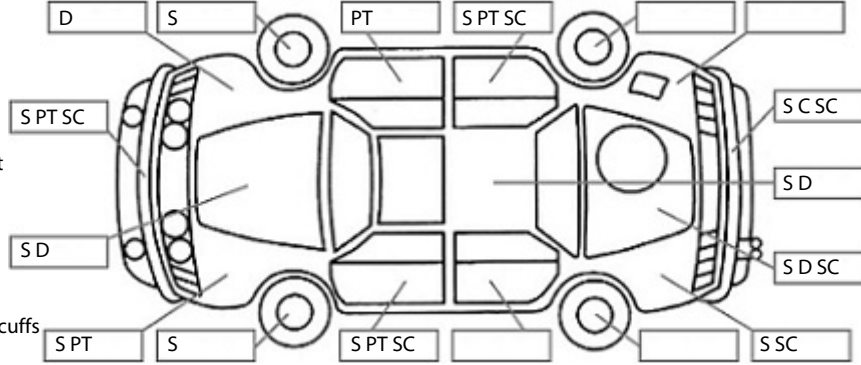

<b>Make:</b> Great Wall	<b>Model:</b> Steed	<b>Body Style:</b> Utility
<b>Year:</b> 2018	<b>Registration:</b> QNS663	<b>Reg Expiry:</b> 17 Nov 2024
<b>WoF Expiry:</b> 14 May 2025	<b>Odometer:</b> 50,081 Kms	<b>Good No:</b> 26413163
<b>VIN:</b> LGWDBE18XHB61102	<b>Next Service:</b> 51,100 kms	<b>Service History:</b> No

**Key:**

- S = scratch
- D = dent
- R = rust
- PT = paint defect
- C = crack
- P = pin dent
- \* = decals
- SC = stone chips
- W = significant scuffs

**Body Inspection Comments**

Both mirror indicators lens cracked.