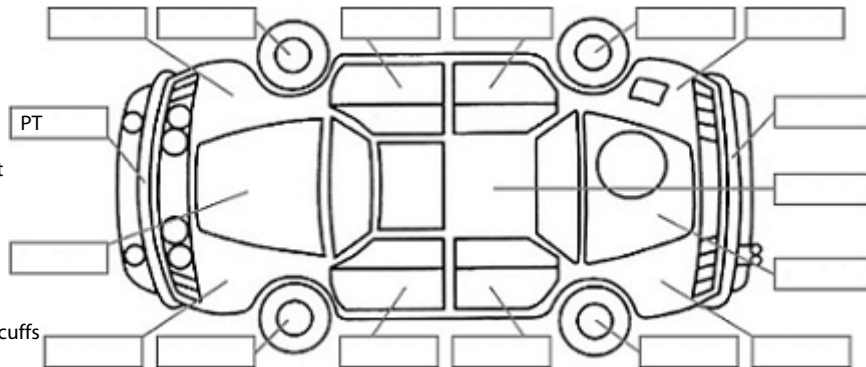

Key:

- S = scratch
- D = dent
- R = rust
- PT = paint defect
- C = crack
- P = pin dent
- * = decals
- SC = stone chips
- W = significant scuffs

Body Inspection Comments

Windscreen crack in cva

Note: some defects & blemishes may not be displayed in the diagram