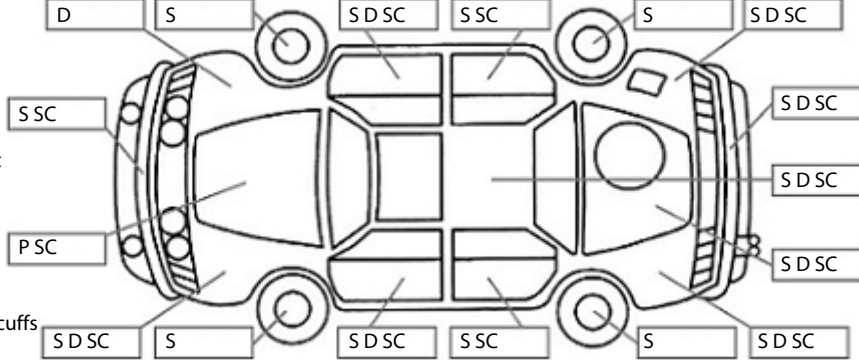

Key:

- S = scratch
- D = dent
- R = rust
- PT = paint defect
- C = crack
- P = pin dent
- * = decals
- SC = stone chips
- W = significant scuffs

Body Inspection Comments

Dent in RH A pillar.

Note: some defects & blemishes may not be displayed in the diagram