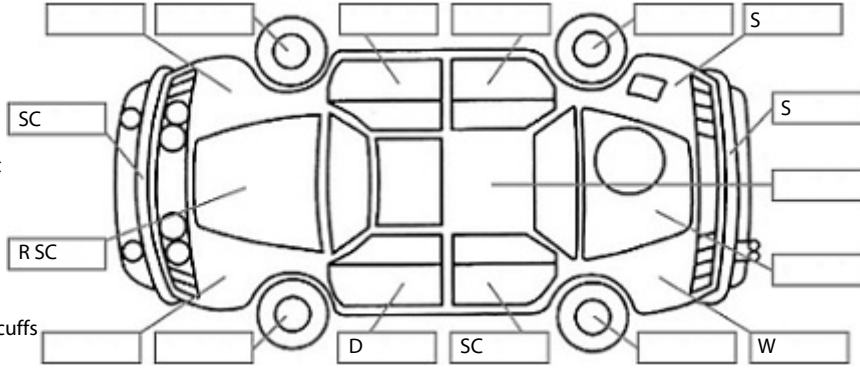

<b>Make:</b> Nissan	<b>Model:</b> Caravan	<b>Body Style:</b> Van
<b>Year:</b> 2012	<b>Registration:</b> KUU197	<b>Reg Expiry:</b> 02 Mar 2025
<b>WoF Expiry:</b> 01 Nov 2025	<b>Odometer:</b> 437,961 Kms	<b>Good No:</b> 26411824
<b>VIN:</b> 7AT0DH06X17045423	<b>Next Service:</b> 447000	<b>Service History:</b> No

**Key:**

- S = scratch
- D = dent
- R = rust
- PT = paint defect
- C = crack
- P = pin dent
- \* = decals
- SC = stone chips
- W = significant scuffs

Body Inspection Comments

Note: some defects & blemishes may not be displayed in the diagram