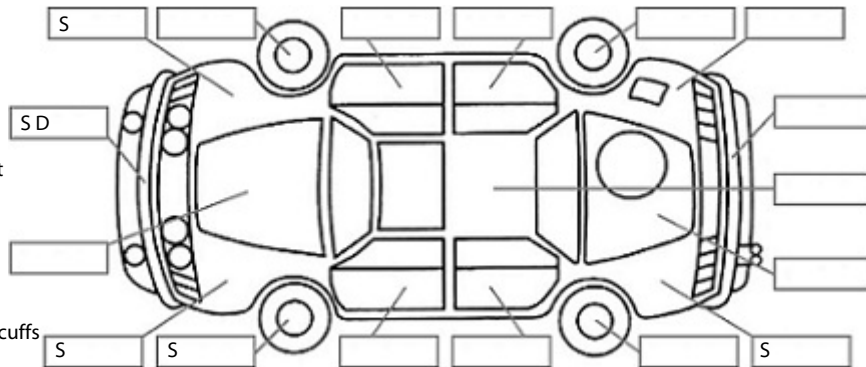

Key:

- S = scratch
- D = dent
- R = rust
- PT = paint defect
- C = crack
- P = pin dent
- * = decals
- SC = stone chips
- W = significant scuffs

Body Inspection Comments

Note: some defects & blemishes may not be displayed in the diagram

Engine Timing Mechanism: Timing Chain
Evidence of Cam Belt Replacement: Not Applicable Kms:

	Pass	Fail	N/A
Engine			
Oil level	✓		
Smoke & fumes	✓		
Performance	✓		
Noise	✓		
Cooling System			
Coolant condition	✓		
Performance	✓		
Radiator / Hoses (visual)	✓		
Transmission			
Operation	✓		
Noise	✓		
Clutch			✓
CV joints	✓		
Wheel bearings	✓		
Brakes			
Performance	✓		
Hand Brake	✓		
Tyres (lowest observed tread depth of tyres)			
Left front	5.7	mm	
Right front	5.6	mm	
Left rear	6.3	mm	
Right rear	6.3	mm	
Spare	N/A		
Suspension			
Suspension performance	✓		
Steering performance	✓		
Shock absorbers	✓		
Air Conditioning / Heater			
Operation	✓		
Electrical / Accessories			
Head lights	✓		
Tail lights	✓		
Indicators	✓		
Dashboard warning lights	✓		
Wipers (front & rear)	✓		
Window winder FL	✓		
Window winder FR	✓		
Window winder RL	✓		
Window winder RR	✓		
Rear view mirrors	✓		
Radio (basic test only)	✓		
CD (basic test only)			✓
Number of keys	2		
Central locking	✓		
Remote locking	✓		
Sat. Nav. (basic test only)			✓
Reversing camera	✓		