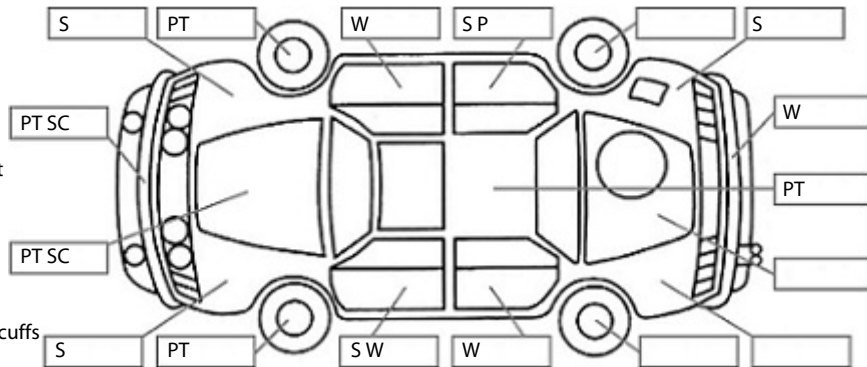

Make: Land Rover	Model: Discovery	Body Style: SUV
Year: 2005	Registration: QTC901	Reg Expiry: 14 Dec 2024
WoF Expiry: 01 Nov 2025	Odometer: 269,792 Kms	Good No: 26411352
VIN: SALLAA135A342499	Next Service: 270000km	Service History: No

Key:

- S = scratch
- D = dent
- R = rust
- PT = paint defect
- C = crack
- P = pin dent
- * = decals
- SC = stone chips
- W = significant scuffs

Body Inspection Comments

Surface rust in roof above windscreen.

Note: some defects & blemishes may not be displayed in the diagram

Conditions During Body Inspection: Dry

Under Carriage & Under Bonnet Inspection Comments
Interior Comments

Seats	Good
Carpets	Good
Panels	good besides roof liner sagging.
Dashboard	poor as dashboard full of cracks.