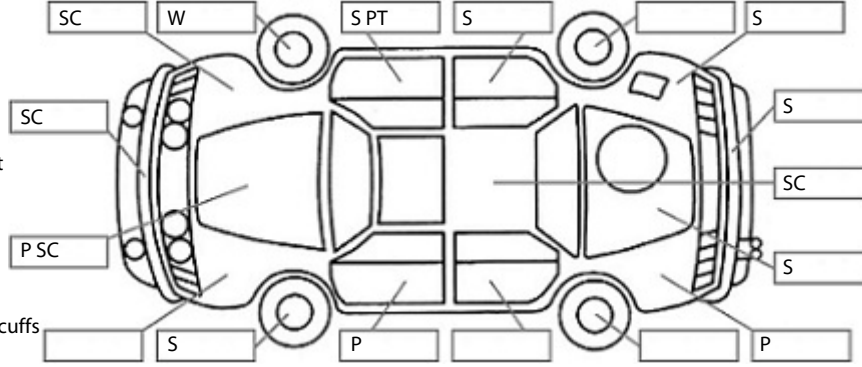

**Key:**

- S = scratch
- D = dent
- R = rust
- PT = paint defect
- C = crack
- P = pin dent
- \* = decals
- SC = stone chips
- W = significant scuffs

**Body Inspection Comments**

Minor stone crack on windscreen.

**General Comments**

Road Conditions During Test Drive: Dry

Engine Timing Mechanism: Timing Chain  
Evidence of Cam Belt Replacement: Not Applicable Kms:

	Pass	Fail	N/A
<b>Engine</b>			
Oil level	✓		
Smoke & fumes	✓		
Performance	✓		
Noise	✓		
<b>Cooling System</b>			
Coolant condition	✓		
Performance	✓		
Radiator / Hoses (visual)	✓		
<b>Transmission</b>			
Operation	✓		
Noise	✓		
Clutch			✓
CV joints	✓		
Wheel bearings	✓		
<b>Brakes</b>			
Performance	✓		
Hand Brake	✓		
<b>Tyres</b> (lowest observed tread depth of tyres)			
Left front	4.0	mm	
Right front	4.0	mm	
Left rear	3.5	mm	
Right rear	3.5	mm	
Spare	N/A		
<b>Suspension</b>			
Suspension performance	✓		
Steering performance	✓		
Shock absorbers	✓		
<b>Air Conditioning / Heater</b>			
Operation	✓		
<b>Electrical / Accessories</b>			
Head lights	✓		
Tail lights	✓		
Indicators	✓		
Dashboard warning lights	✓		
Wipers (front & rear)	✓		
Window winder FL	✓		
Window winder FR	✓		
Window winder RL	✓		
Window winder RR	✓		
Rear view mirrors	✓		
Radio (basic test only)	✓		
CD (basic test only)	✓		
Number of keys	2		
Central locking	✓		
Remote locking	✓		
Sat. Nav. (basic test only)	✓		
Reversing camera	✓		