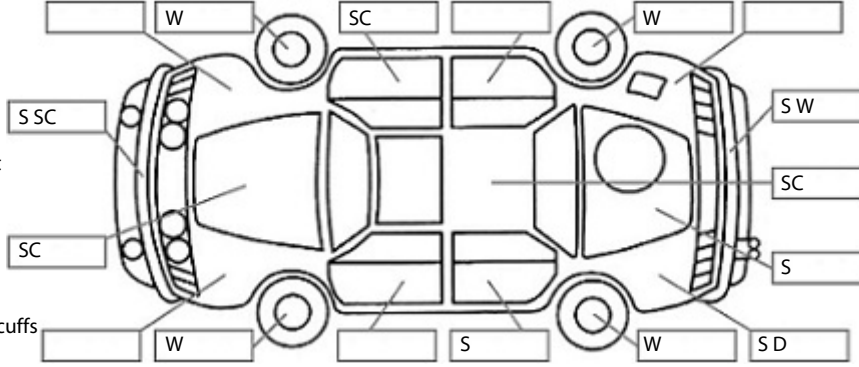

**Key:**

- S = scratch
- D = dent
- R = rust
- PT = paint defect
- C = crack
- P = pin dent
- \* = decals
- SC = stone chips
- W = significant scuffs

**Body Inspection Comments**

Minor stone chips on windscreen