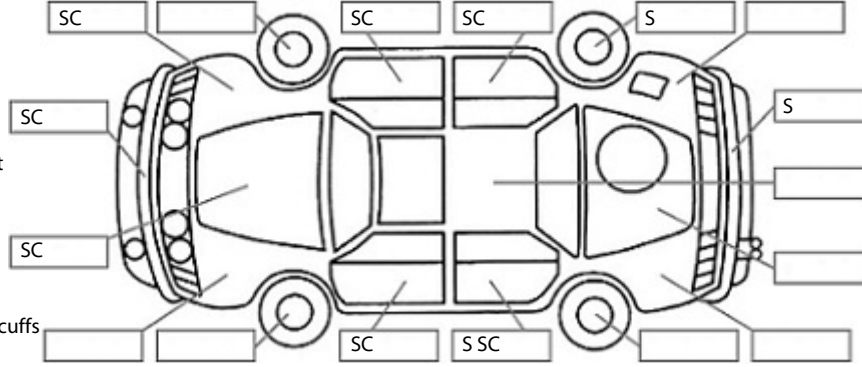

Key:

- S = scratch
- D = dent
- R = rust
- PT = paint defect
- C = crack
- P = pin dent
- * = decals
- SC = stone chips
- W = significant scuffs

Body Inspection Comments

Minor windscreen chips.

Note: some defects & blemishes may not be displayed in the diagram

Engine Timing Mechanism: Timing Chain
Evidence of Cam Belt Replacement: Not Applicable Kms:

	Pass	Fail	N/A
Engine			
Oil level	✓		
Smoke & fumes	✓		
Performance	✓		
Noise	✓		
Cooling System			
Coolant condition	✓		
Performance	✓		
Radiator / Hoses (visual)	✓		
Transmission			
Operation	✓		
Noise	✓		
Clutch			✓
CV joints	✓		
Wheel bearings	✓		
Brakes			
Performance	✓		
Hand Brake	✓		
Tyres (lowest observed tread depth of tyres)			
Left front	5.2	mm	
Right front	5.2	mm	
Left rear	5.6	mm	
Right rear	5.8	mm	
Spare	Yes		
Suspension			
Suspension performance	✓		
Steering performance	✓		
Shock absorbers	✓		
Air Conditioning / Heater			
Operation	✓		
Electrical / Accessories			
Head lights	✓		
Tail lights	✓		
Indicators	✓		
Dashboard warning lights	✓		
Wipers (front & rear)	✓		
Window winder FL	✓		
Window winder FR	✓		
Window winder RL	✓		
Window winder RR	✓		
Rear view mirrors	✓		
Radio (basic test only)	✓		
CD (basic test only)	✓		
Number of keys	2		
Central locking	✓		
Remote locking	✓		
Sat. Nav. (basic test only)	✓		
Reversing camera	✓		