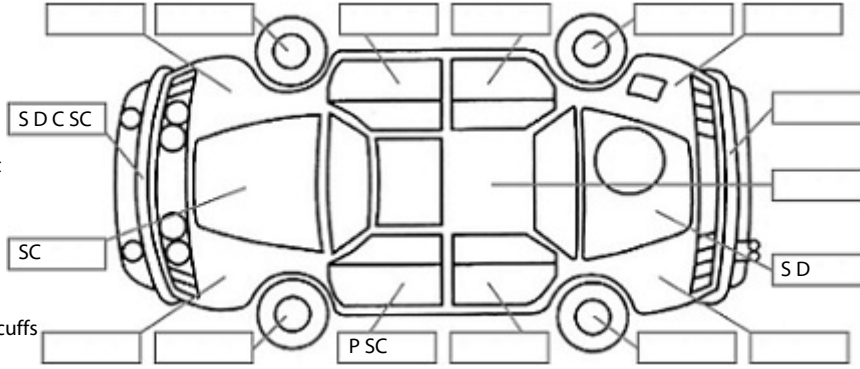

Key:

- S = scratch
- D = dent
- R = rust
- PT = paint defect
- C = crack
- P = pin dent
- * = decals
- SC = stone chips
- W = significant scuffs

Body Inspection Comments

Front bumper impact damaged

Note: some defects & blemishes may not be displayed in the diagram