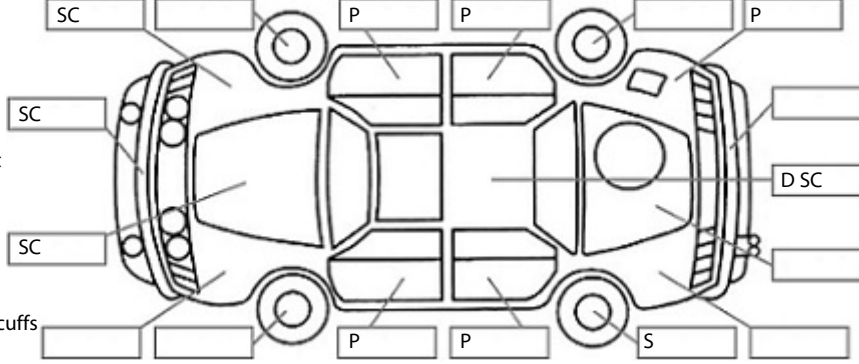

- Key:**  
S = scratch  
D = dent  
R = rust  
PT = paint defect  
C = crack  
P = pin dent  
\* = decals  
SC = stone chips  
W = significant scuffs

Body Inspection Comments

Right sill panel dented.

Note: some defects & blemishes may not be displayed in the diagram

Conditions During Body Inspection: Dry

Under Carriage & Under Bonnet Inspection Comments

Oil leaks from engine & transmission.

Interior Comments

Seats	Average
Carpets	Average
Panels	Average
Dashboard	Average

General Comments

Road Conditions During Test Drive: Dry

Engine Timing Mechanism: Timing Chain  
Evidence of Cam Belt Replacement: Not Applicable Kms:

	Pass	Fail	N/A
<b>Engine</b>			
Oil level	✓		
Smoke & fumes	✓		
Performance	✓		
Noise	✓		
<b>Cooling System</b>			
Coolant condition	✓		
Performance	✓		
Radiator / Hoses (visual)	✓		
<b>Transmission</b>			
Operation	✓		
Noise	✓		
Clutch			✓
CV joints	✓		
Wheel bearings	✓		
<b>Brakes</b>			
Performance	✓		
Hand Brake	✓		
<b>Tyres</b> (lowest observed tread depth of tyres)			
Left front	3.5	mm	
Right front	3.0	mm	
Left rear	5.0	mm	
Right rear	7.5	mm	
Spare	Yes		
<b>Suspension</b>			
Suspension performance	✓		
Steering performance	✓		
Shock absorbers	✓		
<b>Air Conditioning / Heater</b>			
Operation	✓		
<b>Electrical / Accessories</b>			
Head lights	✓		
Tail lights	✓		
Indicators	✓		
Dashboard warning lights	✓		
Wipers (front & rear)	✓		
Window winder FL	✓		
Window winder FR	✓		
Window winder RL	✓		
Window winder RR	✓		
Rear view mirrors	✓		
Radio (basic test only)	✓		
CD (basic test only)	✓		
Number of keys	1		
Central locking	✓		
Remote locking	✓		
Sat. Nav. (basic test only)			✓
Reversing camera	✓		