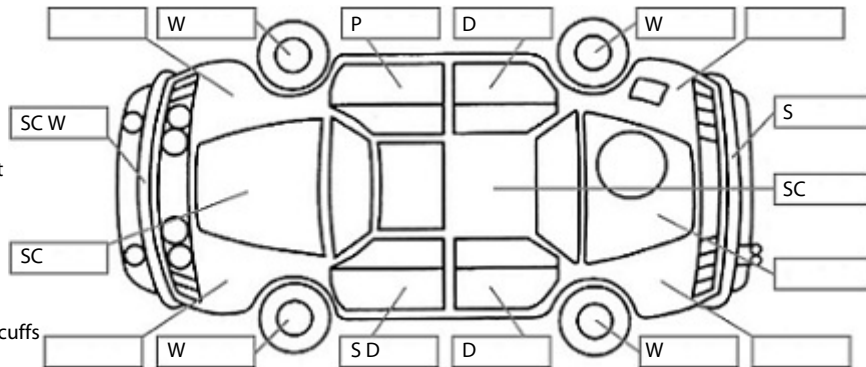

<b>Make:</b> Skoda	<b>Model:</b> Octavia	<b>Body Style:</b> Wagon
<b>Year:</b> 2014	<b>Registration:</b> HNS470	<b>Reg Expiry:</b> 27 Jul 2025
<b>WoF Expiry:</b> 11 Sep 2025	<b>Odometer:</b> 169,566 Kms	<b>Good No:</b> 26410670
<b>VIN:</b> TMBKJ7NE7E0178952	<b>Next Service:</b> 177,150kms	<b>Service History:</b> No

**Key:**

- S = scratch
- D = dent
- R = rust
- PT = paint defect
- C = crack
- P = pin dent
- \* = decals
- SC = stone chips
- W = significant scuffs

**Body Inspection Comments**

Dent on left sill.  
Small stone crack on windscreen

Note: some defects & blemishes may not be displayed in the diagram

Conditions During Body Inspection: Dry

**Under Carriage & Under Bonnet Inspection Comments**

Weeping from around right side of engine oil pan and cooling line.

**Interior Comments**

Seats	Average
Carpets	Good
Panels	Good
Dashboard	Good

**General Comments**

Right side of driver's seat base trim is worn.

Road Conditions During Test Drive: Dry

Engine Timing Mechanism: Timing Chain  
Evidence of Cam Belt Replacement: Not Applicable Kms: