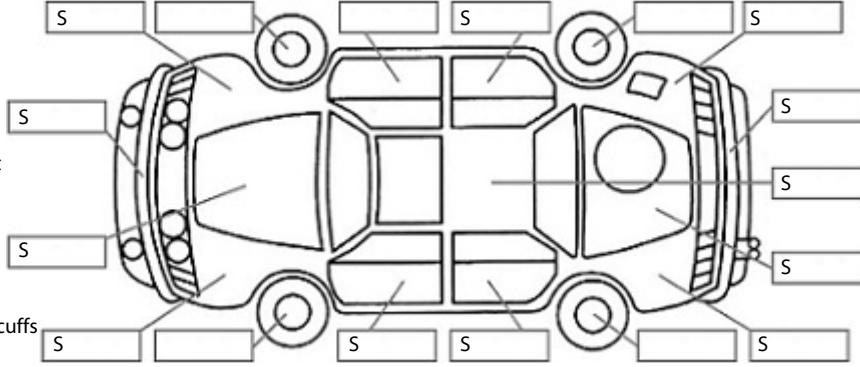

Key:

- S = scratch
- D = dent
- R = rust
- PT = paint defect
- C = crack
- P = pin dent
- * = decals
- SC = stone chips
- W = significant scuffs

Body Inspection Comments

Note: some defects & blemishes may not be displayed in the diagram

Engine Timing Mechanism: Timing Chain
Evidence of Cam Belt Replacement: Not Applicable Kms:

	Pass	Fail	N/A
Engine			
Oil level	✓		
Smoke & fumes	✓		
Performance	✓		
Noise	✓		
Cooling System			
Coolant condition	✓		
Performance	✓		
Radiator / Hoses (visual)	✓		
Transmission			
Operation	✓		
Noise	✓		
Clutch			✓
CV joints	✓		
Wheel bearings	✓		
Brakes			
Performance	✓		
Hand Brake	✓		
Tyres (lowest observed tread depth of tyres)			
Left front	5	mm	
Right front	5	mm	
Left rear	5	mm	
Right rear	5	mm	
Spare		Yes	
Suspension			
Suspension performance	✓		
Steering performance	✓		
Shock absorbers	✓		
Air Conditioning / Heater			
Operation	✓		
Electrical / Accessories			
Head lights	✓		
Tail lights	✓		
Indicators	✓		
Dashboard warning lights	✓		
Wipers (front & rear)	✓		
Window winder FL	✓		
Window winder FR	✓		
Window winder RL	✓		
Window winder RR	✓		
Rear view mirrors	✓		
Radio (basic test only)	✓		
CD (basic test only)	✓		
Number of keys	2		
Central locking	✓		
Remote locking	✓		
Sat. Nav. (basic test only)			✓
Reversing camera	✓		