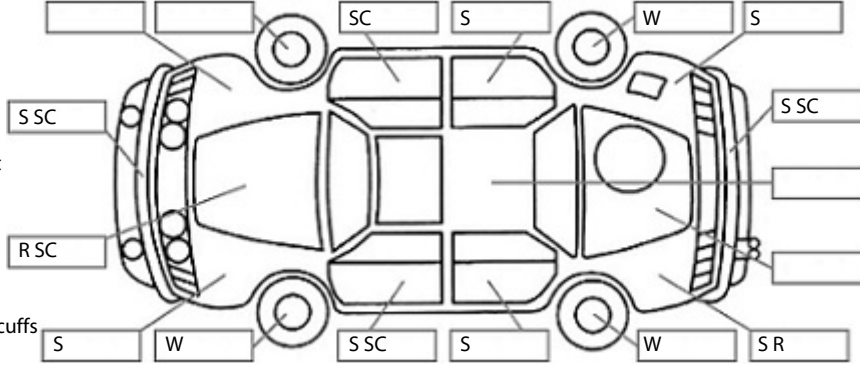

<b>Make:</b> KIA	<b>Model:</b> Sorento	<b>Body Style:</b> SUV
<b>Year:</b> 2015	<b>Registration:</b> JLN235	<b>Reg Expiry:</b> 27 Nov 2024
<b>WoF Expiry:</b> 02 Sep 2025	<b>Odometer:</b> 182,999 Kms	<b>Good No:</b> 26409623
<b>VIN:</b> KNAPH812SF5068303	<b>Next Service:</b> 185000	<b>Service History:</b> No

**Key:**

- S = scratch
- D = dent
- R = rust
- PT = paint defect
- C = crack
- P = pin dent
- \* = decals
- SC = stone chips
- W = significant scuffs

**Body Inspection Comments**

Minor stone chips on windscreen

Note: some defects & blemishes may not be displayed in the diagram

Conditions During Body Inspection: Dry

**Under Carriage & Under Bonnet Inspection Comments**

All wheel drive  
minor leak front differential