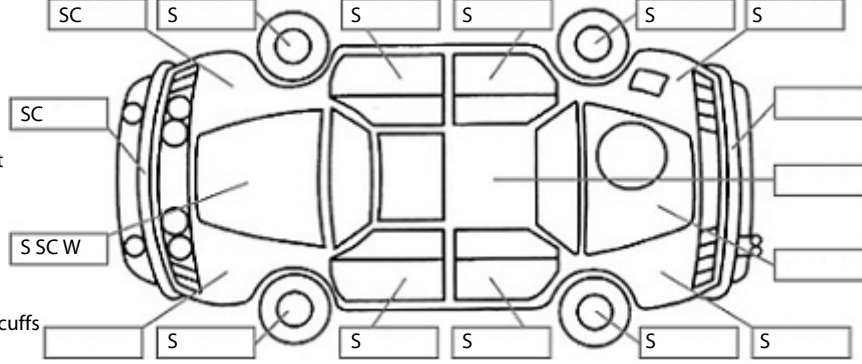

Make: Hyundai	Model: Elantra	Body Style: Sedan
Year: 2011	Registration: GAP325	Reg Expiry: 08 Aug 2025
WoF Expiry: 09 Dec 2025	Odometer: 129,377 Kms	Good No: 26409610
VIN: KMHDH41EMCU2224	Next Service:	Service History:

Key:

- S = scratch
- D = dent
- R = rust
- PT = paint defect
- C = crack
- P = pin dent
- * = decals
- SC = stone chips
- W = significant scuffs

Body Inspection Comments

Note: some defects & blemishes may not be displayed in the diagram

Engine Timing Mechanism: Timing Chain
Evidence of Cam Belt Replacement: Not Applicable Kms:

	Pass	Fail	N/A
Engine			
Oil level	✓		
Smoke & fumes	✓		
Performance	✓		
Noise	✓		
Cooling System			
Coolant condition	✓		
Performance	✓		
Radiator / Hoses (visual)	✓		
Transmission			
Operation	✓		
Noise	✓		
Clutch			✓
CV joints	✓		
Wheel bearings	✓		
Brakes			
Performance	✓		
Hand Brake	✓		
Tyres (lowest observed tread depth of tyres)			
Left front	5	mm	
Right front	5	mm	
Left rear	5	mm	
Right rear	5	mm	
Spare		Yes	
Suspension			
Suspension performance	✓		
Steering performance	✓		
Shock absorbers	✓		
Air Conditioning / Heater			
Operation	✓		
Electrical / Accessories			
Head lights	✓		
Tail lights	✓		
Indicators	✓		
Dashboard warning lights	✓		
Wipers (front & rear)	✓		
Window winder FL	✓		
Window winder FR	✓		
Window winder RL	✓		
Window winder RR	✓		
Rear view mirrors	✓		
Radio (basic test only)	✓		
CD (basic test only)	✓		
Number of keys	2		
Central locking	✓		
Remote locking	✓		
Sat. Nav. (basic test only)			✓
Reversing camera			✓