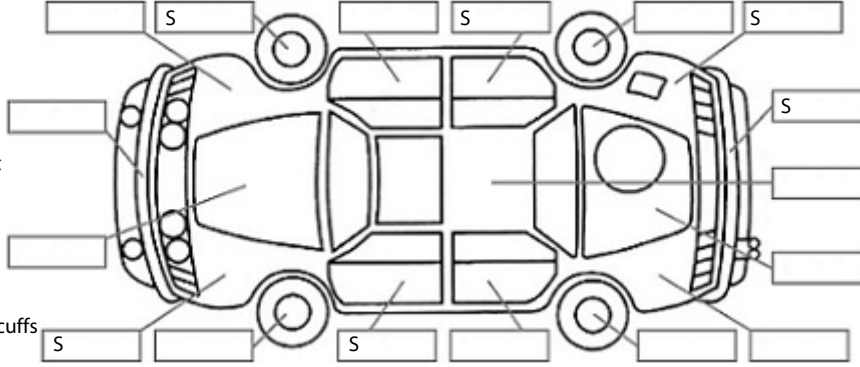

**Key:**

- S = scratch
- D = dent
- R = rust
- PT = paint defect
- C = crack
- P = pin dent
- \* = decals
- SC = stone chips
- W = significant scuffs

Body Inspection Comments

Note: some defects & blemishes may not be displayed in the diagram

Engine Timing Mechanism: Timing Chain  
Evidence of Cam Belt Replacement: Not Applicable Kms:

	Pass	Fail	N/A
<b>Engine</b>			
Oil level	✓		
Smoke & fumes	✓		
Performance	✓		
Noise	✓		
<b>Cooling System</b>			
Coolant condition	✓		
Performance	✓		
Radiator / Hoses (visual)	✓		
<b>Transmission</b>			
Operation	✓		
Noise	✓		
Clutch			✓
CV joints	✓		
Wheel bearings	✓		
<b>Brakes</b>			
Performance	✓		
Hand Brake	✓		
<b>Tyres</b> (lowest observed tread depth of tyres)			
Left front	7	mm	
Right front	7	mm	
Left rear	7	mm	
Right rear	7	mm	
Spare		N/A	
<b>Suspension</b>			
Suspension performance	✓		
Steering performance	✓		
Shock absorbers	✓		
<b>Air Conditioning / Heater</b>			
Operation	✓		
<b>Electrical / Accessories</b>			
Head lights	✓		
Tail lights	✓		
Indicators	✓		
Dashboard warning lights	✓		
Wipers (front & rear)	✓		
Window winder FL	✓		
Window winder FR	✓		
Window winder RL	✓		
Window winder RR	✓		
Rear view mirrors	✓		
Radio (basic test only)	✓		
CD (basic test only)			✓
Number of keys	2		
Central locking	✓		
Remote locking	✓		
Sat. Nav. (basic test only)			✓
Reversing camera	✓		