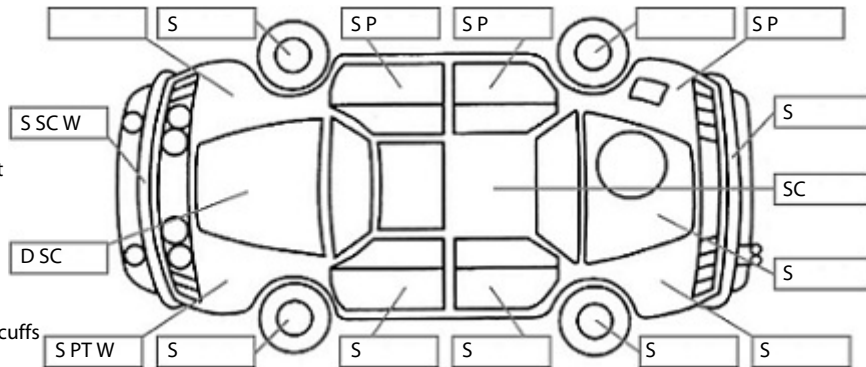

Key:

- S = scratch
- D = dent
- R = rust
- PT = paint defect
- C = crack
- P = pin dent
- * = decals
- SC = stone chips
- W = significant scuffs

Body Inspection Comments

Note: some defects & blemishes may not be displayed in the diagram

A number of small scratches across left front door panel.

Conditions During Body Inspection: Wet

Under Carriage & Under Bonnet Inspection Comments
Interior Comments

Seats	Good
Carpets	Good
Panels	Average
Dashboard	Good

General Comments

Plastic base trim on inside of left rear door is cracked & broken.

Road Conditions During Test Drive: Wet

 Engine Timing Mechanism: Timing Chain
 Evidence of Cam Belt Replacement: Not Applicable Kms: