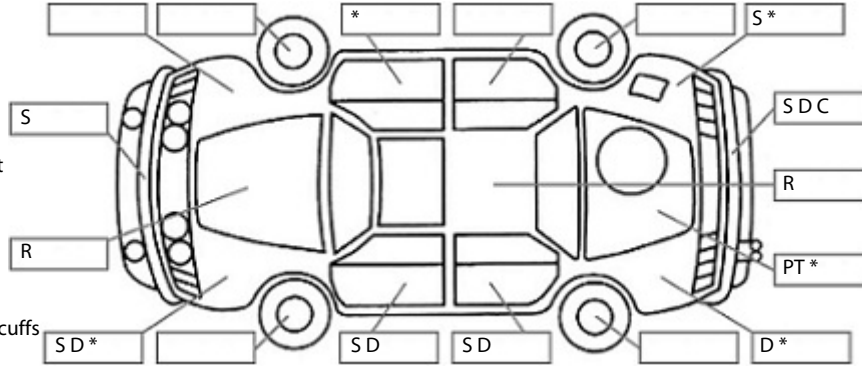

Key:

- S = scratch
- D = dent
- R = rust
- PT = paint defect
- C = crack
- P = pin dent
- * = decals
- SC = stone chips
- W = significant scuffs

Body Inspection Comments

Note: some defects & blemishes may not be displayed in the diagram

Engine Timing Mechanism: Timing Chain
Evidence of Cam Belt Replacement: Not Applicable Kms:

	Pass	Fail	N/A
Engine			
Oil level	✓		
Smoke & fumes	✓		
Performance	✓		
Noise	✓		
Cooling System			
Coolant condition	✓		
Performance	✓		
Radiator / Hoses (visual)	✓		
Transmission			
Operation	✓		
Noise	✓		
Clutch			✓
CV joints	✓		
Wheel bearings	✓		
Brakes			
Performance	✓		
Hand Brake	✓		
Tyres (lowest observed tread depth of tyres)			
Left front	3.9	mm	
Right front	3.9	mm	
Left rear	4.8	mm	
Right rear	4.9	mm	
Spare	Yes		
Suspension			
Suspension performance	✓		
Steering performance	✓		
Shock absorbers	✓		
Air Conditioning / Heater			
Operation	✓		
Electrical / Accessories			
Head lights	✓		
Tail lights	✓		
Indicators	✓		
Dashboard warning lights	✓		
Wipers (front & rear)	✓		
Window winder FL	✓		
Window winder FR	✓		
Window winder RL	✓		
Window winder RR	✓		
Rear view mirrors	✓		
Radio (basic test only)	✓		
CD (basic test only)	✓		
Number of keys	1		
Central locking			✓
Remote locking			✓
Sat. Nav. (basic test only)			✓
Reversing camera			✓