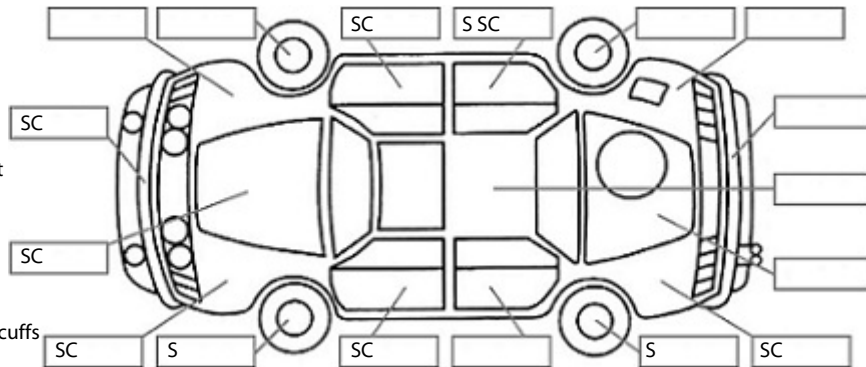

Make: Suzuki	Model: Baleno	Body Style: Hatchback
Year: 2018	Registration: NFW790	Reg Expiry: 15 Feb 2025
WoF Expiry: 21 Jun 2025	Odometer: 81,975 Kms	Good No: 26409005
VIN: MA3EWB52S0035649	Next Service: 93,600 kms	Service History: Yes

Key:

- S = scratch
- D = dent
- R = rust
- PT = paint defect
- C = crack
- P = pin dent
- * = decals
- SC = stone chips
- W = significant scuffs

Body Inspection Comments

Note: some defects & blemishes may not be displayed in the diagram

Engine Timing Mechanism: Timing Chain
 Evidence of Cam Belt Replacement: Not Applicable Kms:

	Pass	Fail	N/A
Engine			
Oil level	✓		
Smoke & fumes	✓		
Performance	✓		
Noise	✓		
Cooling System			
Coolant condition	✓		
Performance	✓		
Radiator / Hoses (visual)	✓		
Transmission			
Operation	✓		
Noise	✓		
Clutch			✓
CV joints	✓		
Wheel bearings	✓		
Brakes			
Performance	✓		
Hand Brake	✓		
Tyres (lowest observed tread depth of tyres)			
Left front	5.0	mm	
Right front	5.0	mm	
Left rear	5.5	mm	
Right rear	5.5	mm	
Spare	Yes		
Suspension			
Suspension performance	✓		
Steering performance	✓		
Shock absorbers	✓		
Air Conditioning / Heater			
Operation	✓		
Electrical / Accessories			
Head lights	✓		
Tail lights	✓		
Indicators	✓		
Dashboard warning lights	✓		
Wipers (front & rear)	✓		
Window winder FL	✓		
Window winder FR	✓		
Window winder RL	✓		
Window winder RR	✓		
Rear view mirrors	✓		
Radio (basic test only)	✓		
CD (basic test only)			✓
Number of keys	1		
Central locking	✓		
Remote locking	✓		
Sat. Nav. (basic test only)	✓		
Reversing camera	✓		