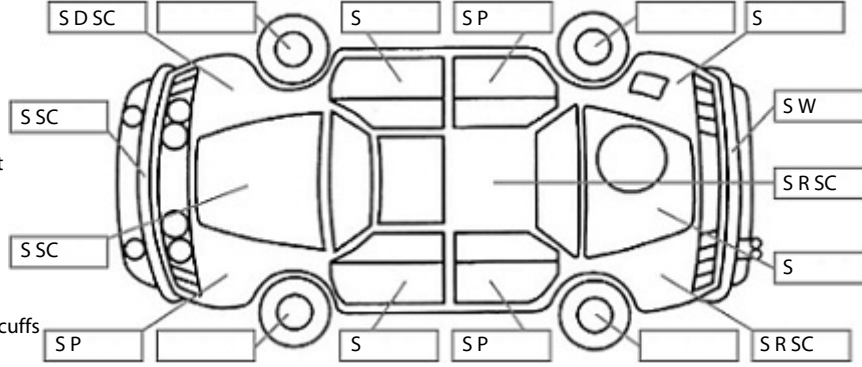

<b>Make:</b> Nissan	<b>Model:</b> X-Trail	<b>Body Style:</b> SUV
<b>Year:</b> 2021	<b>Registration:</b> NUK530	<b>Reg Expiry:</b> 27 Jan 2025
<b>WoF Expiry:</b> 25 Nov 2025	<b>Odometer:</b> 107,862 Kms	<b>Good No:</b> 26408437
<b>VIN:</b> JN1JBAT32A0061805	<b>Next Service:</b> 112,531	<b>Service History:</b> Yes

**Key:**

- S = scratch
- D = dent
- R = rust
- PT = paint defect
- C = crack
- P = pin dent
- \* = decals
- SC = stone chips
- W = significant scuffs

**Body Inspection Comments**

Right front fog light damaged  
Stone chips in windscreen