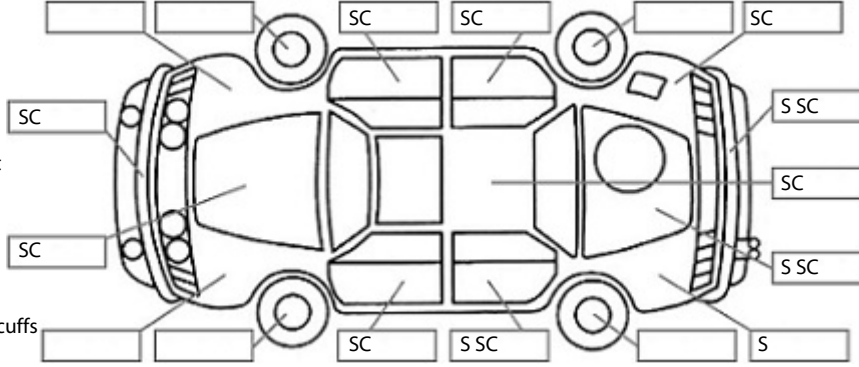

<b>Make:</b> Renault	<b>Model:</b> Koleos	<b>Body Style:</b> SUV
<b>Year:</b> 2017	<b>Registration:</b> KRF760	<b>Reg Expiry:</b> 30 Nov 2024
<b>WoF Expiry:</b> 16 Aug 2025	<b>Odometer:</b> 77,385 Kms	<b>Good No:</b> 26408400
<b>VIN:</b> VF1RZG00557248411	<b>Next Service:</b> 98,000 kms	<b>Service History:</b> No

**Key:**

- S = scratch
- D = dent
- R = rust
- PT = paint defect
- C = crack
- P = pin dent
- \* = decals
- SC = stone chips
- W = significant scuffs

Body Inspection Comments

Note: some defects & blemishes may not be displayed in the diagram

Engine Timing Mechanism: Timing Chain  
Evidence of Cam Belt Replacement: Not Applicable Kms:

	Pass	Fail	N/A
<b>Engine</b>			
Oil level	✓		
Smoke & fumes	✓		
Performance	✓		
Noise	✓		
<b>Cooling System</b>			
Coolant condition	✓		
Performance	✓		
Radiator / Hoses (visual)	✓		
<b>Transmission</b>			
Operation	✓		
Noise	✓		
Clutch			✓
CV joints	✓		
Wheel bearings	✓		
<b>Brakes</b>			
Performance	✓		
Hand Brake	✓		
<b>Tyres</b> (lowest observed tread depth of tyres)			
Left front	4.0	mm	
Right front	4.5	mm	
Left rear	5.0	mm	
Right rear	6.0	mm	
Spare	Yes		
<b>Suspension</b>			
Suspension performance	✓		
Steering performance	✓		
Shock absorbers	✓		
<b>Air Conditioning / Heater</b>			
Operation	✓		
<b>Electrical / Accessories</b>			
Head lights	✓		
Tail lights	✓		
Indicators	✓		
Dashboard warning lights	✓		
Wipers (front & rear)	✓		
Window winder FL	✓		
Window winder FR	✓		
Window winder RL	✓		
Window winder RR	✓		
Rear view mirrors	✓		
Radio (basic test only)	✓		
CD (basic test only)			✓
Number of keys	1		
Central locking	✓		
Remote locking	✓		
Sat. Nav. (basic test only)	✓		
Reversing camera	✓		