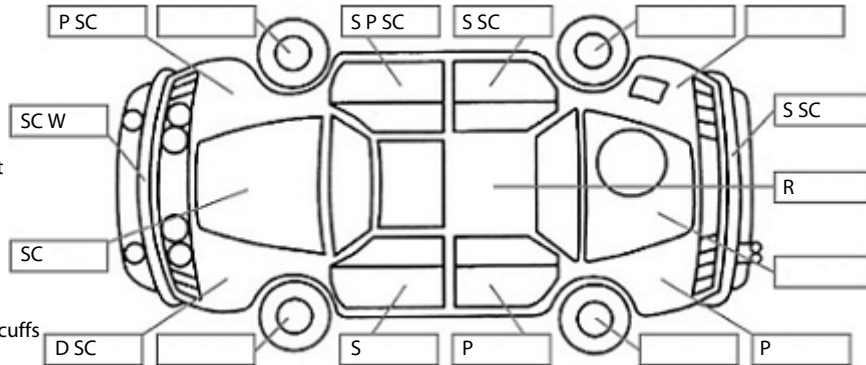

**Key:**

- S = scratch
- D = dent
- R = rust
- PT = paint defect
- C = crack
- P = pin dent
- \* = decals
- SC = stone chips
- W = significant scuffs

**Body Inspection Comments**

Note: some defects & blemishes may not be displayed in the diagram

Windscreen stone chip.  
Door openings painted surfaces dents/scratches.

Conditions During Body Inspection: Dry

**Under Carriage & Under Bonnet Inspection Comments**

FWD.

**Interior Comments**

Seats	Average
Carpets	Good
Panels	Good
Dashboard	Good