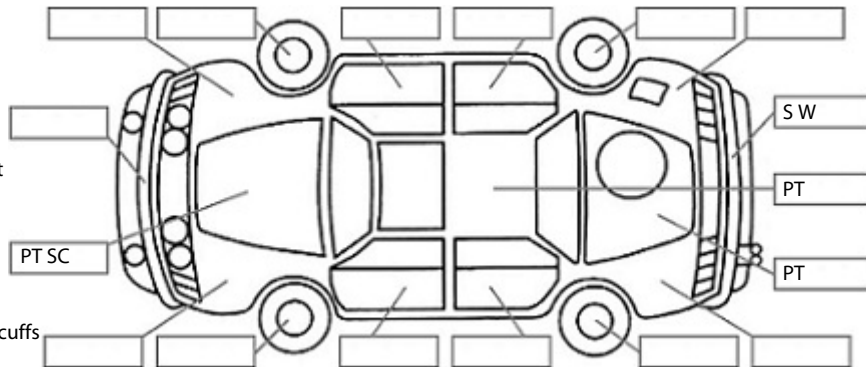

Key:

- S = scratch
- D = dent
- R = rust
- PT = paint defect
- C = crack
- P = pin dent
- * = decals
- SC = stone chips
- W = significant scuffs

Body Inspection Comments

Note: some defects & blemishes may not be displayed in the diagram

Right fog light broken
Aerial broken

Conditions During Body Inspection: Dry

Under Carriage & Under Bonnet Inspection Comments

Inner cv boot split
Underbody trim insecure
Trans pan dented
Overdue service

Interior Comments