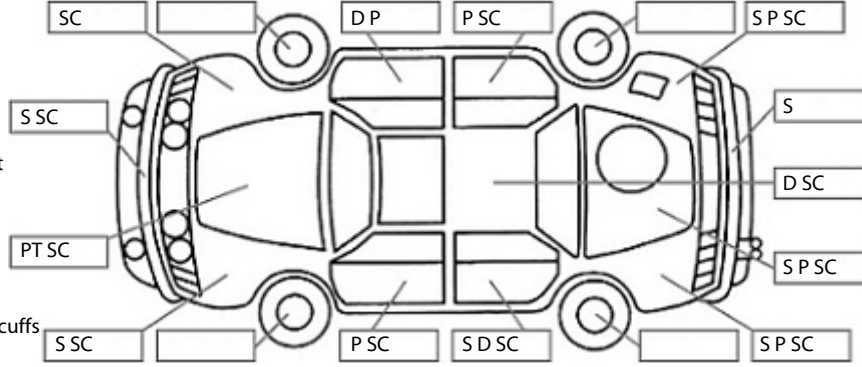

Key:

- S = scratch
- D = dent
- R = rust
- PT = paint defect
- C = crack
- P = pin dent
- * = decals
- SC = stone chips
- W = significant scuffs

Note: some defects & blemishes may not be displayed in the diagram

Body Inspection Comments

Tail lights cracked.
L/R & hatch door seals damaged.
Roof gutters bent.
Rusty chips on A pillars & around body.

Conditions During Body Inspection: Dry

Under Carriage & Under Bonnet Inspection Comments