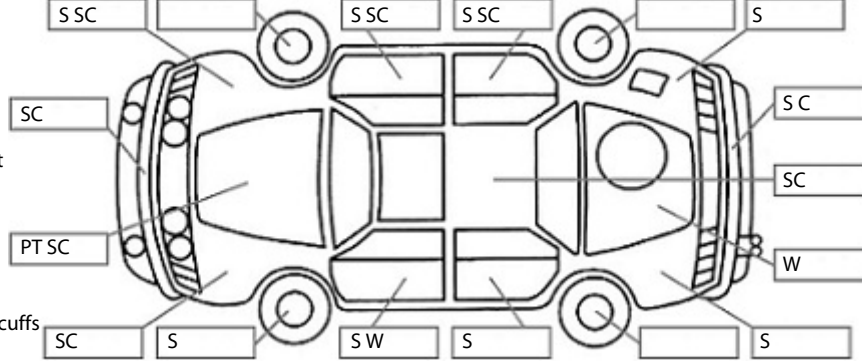

Make: Subaru	Model: Impreza	Body Style: Hatchback
Year: 2012	Registration: QAC890	Reg Expiry: 07 Dec 2024
WoF Expiry: 21 May 2025	Odometer: 90,912 Kms	Good No: 26407608
VIN: 7AT0GF09X23006387	Next Service: 87,000	Service History: No

Key:

- S = scratch
- D = dent
- R = rust
- PT = paint defect
- C = crack
- P = pin dent
- * = decals
- SC = stone chips
- W = significant scuffs

Body Inspection Comments

Note: some defects & blemishes may not be displayed in the diagram

Clear coat peeling from both headlights, cracks in left tail light, minor stone chips in the windscreen,

Conditions During Body Inspection: Dry

Under Carriage & Under Bonnet Inspection Comments

Oil level very low,