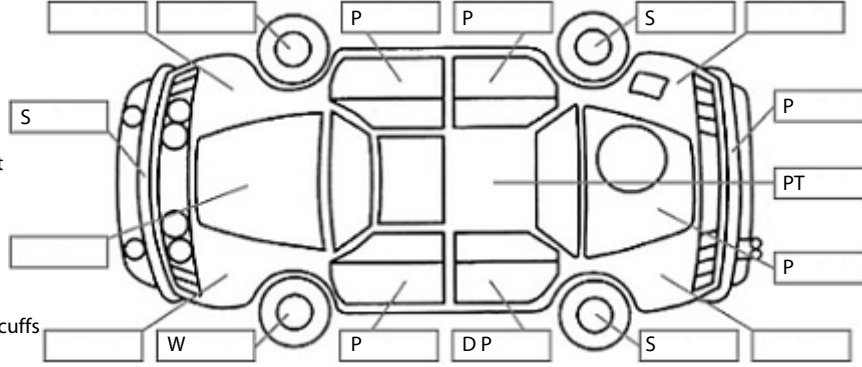

**Key:**

- S = scratch
- D = dent
- R = rust
- PT = paint defect
- C = crack
- P = pin dent
- \* = decals
- SC = stone chips
- W = significant scuffs

**Body Inspection Comments**

FR inner door frame scratches/dents.  
FR door seal hole.

**General Comments**

W/S stone chip.

Road Conditions During Test Drive: Dry

Engine Timing Mechanism: Timing Chain

Evidence of Cam Belt Replacement: Not Applicable Kms:

	Pass	Fail	N/A
<b>Engine</b>			
Oil level	✓		
Smoke & fumes	✓		
Performance	✓		
Noise	✓		
<b>Cooling System</b>			
Coolant condition	✓		
Performance	✓		
Radiator / Hoses (visual)	✓		
<b>Transmission</b>			
Operation	✓		
Noise	✓		
Clutch			✓
CV joints	✓		
Wheel bearings	✓		
<b>Brakes</b>			
Performance	✓		
Hand Brake	✓		
<b>Tyres</b> (lowest observed tread depth of tyres)			
Left front	8.0	mm	
Right front	8.0	mm	
Left rear	4.0	mm	
Right rear	4.0	mm	
Spare	Yes		
<b>Suspension</b>			
Suspension performance	✓		
Steering performance	✓		
Shock absorbers	✓		
<b>Air Conditioning / Heater</b>			
Operation	✓		
<b>Electrical / Accessories</b>			
Head lights	✓		
Tail lights	✓		
Indicators	✓		
Dashboard warning lights	✓		
Wipers (front & rear)	✓		
Window winder FL	✓		
Window winder FR	✓		
Window winder RL	✓		
Window winder RR	✓		
Rear view mirrors	✓		
Radio (basic test only)	✓		
CD (basic test only)	✓		
Number of keys	2		
Central locking	✓		
Remote locking	✓		
Sat. Nav. (basic test only)			✓
Reversing camera	✓		