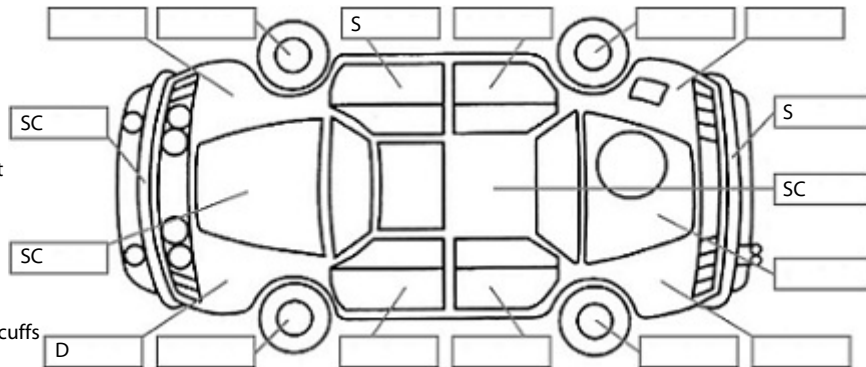

<b>Make:</b> Hyundai	<b>Model:</b> Tucson	<b>Body Style:</b> SUV
<b>Year:</b> 2020	<b>Registration:</b> NCP665	<b>Reg Expiry:</b> 13 Oct 2024
<b>WoF Expiry:</b> 31 Aug 2025	<b>Odometer:</b> 65,089 Kms	<b>Good No:</b> 26406911
<b>VIN:</b> TMAJ2813MLJ080202	<b>Next Service:</b> 73000	<b>Service History:</b> Yes

**Key:**

- S = scratch
- D = dent
- R = rust
- PT = paint defect
- C = crack
- P = pin dent
- \* = decals
- SC = stone chips
- W = significant scuffs

Body Inspection Comments

Note: some defects & blemishes may not be displayed in the diagram

Engine Timing Mechanism: Timing Chain  
 Evidence of Cam Belt Replacement: Not Applicable Kms:

	Pass	Fail	N/A
<b>Engine</b>			
Oil level	✓		
Smoke & fumes	✓		
Performance	✓		
Noise	✓		
<b>Cooling System</b>			
Coolant condition	✓		
Performance	✓		
Radiator / Hoses (visual)	✓		
<b>Transmission</b>			
Operation	✓		
Noise	✓		
Clutch			✓
CV joints	✓		
Wheel bearings	✓		
<b>Brakes</b>			
Performance	✓		
Hand Brake	✓		
<b>Tyres</b> (lowest observed tread depth of tyres)			
Left front	2	mm	
Right front	2.5	mm	
Left rear	2.5	mm	
Right rear	2.5	mm	
Spare	Yes		
<b>Suspension</b>			
Suspension performance	✓		
Steering performance	✓		
Shock absorbers	✓		
<b>Air Conditioning / Heater</b>			
Operation	✓		
<b>Electrical / Accessories</b>			
Head lights	✓		
Tail lights	✓		
Indicators	✓		
Dashboard warning lights	✓		
Wipers (front & rear)	✓		
Window winder FL	✓		
Window winder FR	✓		
Window winder RL	✓		
Window winder RR	✓		
Rear view mirrors	✓		
Radio (basic test only)	✓		
CD (basic test only)			✓
Number of keys	2		
Central locking	✓		
Remote locking	✓		
Sat. Nav. (basic test only)			✓
Reversing camera	✓		