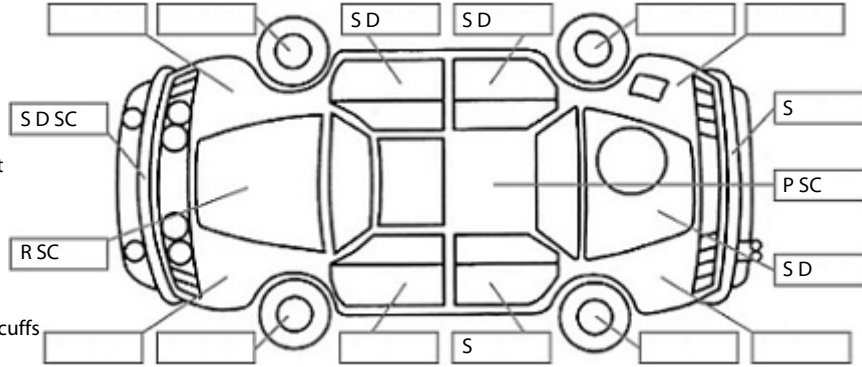

Key:

- S = scratch
- D = dent
- R = rust
- PT = paint defect
- C = crack
- P = pin dent
- * = decals
- SC = stone chips
- W = significant scuffs

Note: some defects & blemishes may not be displayed in the diagram

Body Inspection Comments

Sliding door and tailgate seal torn
Left tail lamp cracked

Conditions During Body Inspection: Wet

Under Carriage & Under Bonnet Inspection Comments

Rear wheel drive

Interior Comments