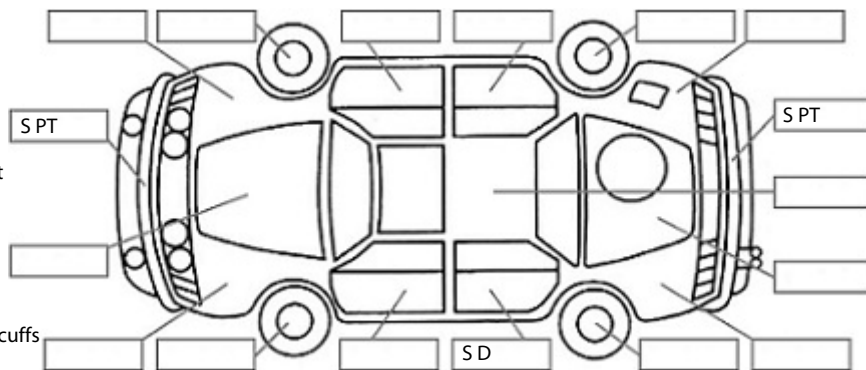

Key:

- S = scratch
- D = dent
- R = rust
- PT = paint defect
- C = crack
- P = pin dent
- * = decals
- SC = stone chips
- W = significant scuffs

Body Inspection Comments

Note: some defects & blemishes may not be displayed in the diagram

Conditions During Body Inspection: Dry

Under Carriage & Under Bonnet Inspection Comments

Front wheel drive.
Front brake rotors worn.
Rear wiper blade torn.

Interior Comments

Seats	Good
Carpets	Good
Panels	Good
Dashboard	Average