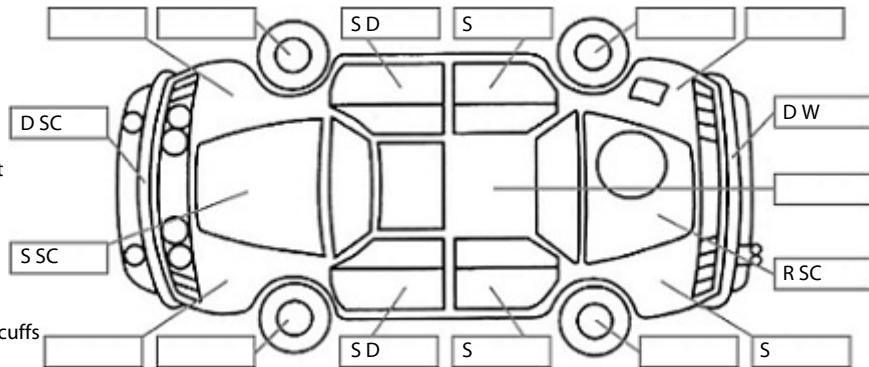

Make: Ssangyong	Model: Korando	Body Style: SUV
Year: 2016	Registration: NFJ640	Reg Expiry: 20 Apr 2025
WoF Expiry: 15 Jul 2025	Odometer: 50,092 Kms	Good No: 26406061
VIN: KPTB0A18SGP240069	Next Service: 60000	Service History: Yes

Key:

- S = scratch
- D = dent
- R = rust
- PT = paint defect
- C = crack
- P = pin dent
- * = decals
- SC = stone chips
- W = significant scuffs

Body Inspection Comments

Note: some defects & blemishes may not be displayed in the diagram

Engine Timing Mechanism: Timing Chain
 Evidence of Cam Belt Replacement: Not Applicable Kms:

	Pass	Fail	N/A
Engine			
Oil level	✓		
Smoke & fumes	✓		
Performance	✓		
Noise	✓		
Cooling System			
Coolant condition	✓		
Performance	✓		
Radiator / Hoses (visual)	✓		
Transmission			
Operation	✓		
Noise	✓		
Clutch			✓
CV joints	✓		
Wheel bearings	✓		
Brakes			
Performance	✓		
Hand Brake	✓		
Tyres (lowest observed tread depth of tyres)			
Left front	7.5	mm	
Right front	7.5	mm	
Left rear	6.0	mm	
Right rear	6.0	mm	
Spare	Yes		
Suspension			
Suspension performance	✓		
Steering performance	✓		
Shock absorbers	✓		
Air Conditioning / Heater			
Operation	✓		
Electrical / Accessories			
Head lights	✓		
Tail lights	✓		
Indicators	✓		
Dashboard warning lights	✓		
Wipers (front & rear)	✓		
Window winder FL	✓		
Window winder FR	✓		
Window winder RL	✓		
Window winder RR	✓		
Rear view mirrors	✓		
Radio (basic test only)	✓		
CD (basic test only)	✓		
Number of keys	2		
Central locking	✓		
Remote locking	✓		
Sat. Nav. (basic test only)			✓
Reversing camera			✓