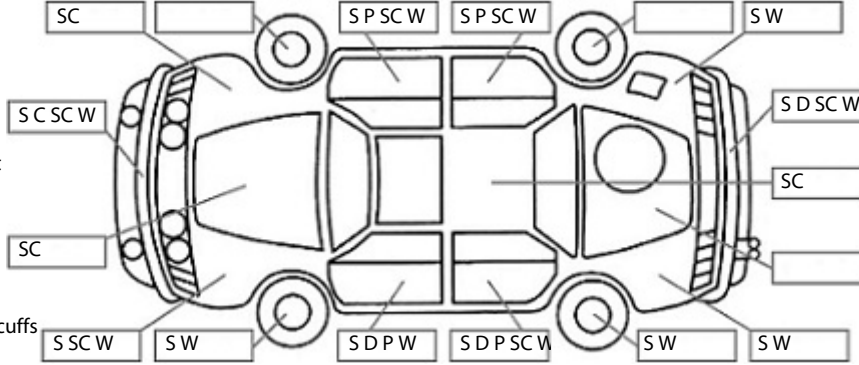

<b>Make:</b> Ssangyong	<b>Model:</b> Tivoli	<b>Body Style:</b> SUV
<b>Year:</b> 2021	<b>Registration:</b> NJN781	<b>Reg Expiry:</b> 16 Mar 2025
<b>WoF Expiry:</b> 20 Mar 2025	<b>Odometer:</b> 59,886 Kms	<b>Good No:</b> 26405912
<b>VIN:</b> KPT30B1YSLP349910	<b>Next Service:</b> 62,000	<b>Service History:</b> Yes

**Key:**

- S = scratch
- D = dent
- R = rust
- PT = paint defect
- C = crack
- P = pin dent
- \* = decals
- SC = stone chips
- W = significant scuffs

**Body Inspection Comments**

Note: some defects & blemishes may not be displayed in the diagram

Front bumper grille broken

Conditions During Body Inspection: Dry

**Under Carriage & Under Bonnet Inspection Comments**

Front wheel drive  
Large dent in intercooler  
Engine oil on "Add" mark

**Interior Comments**