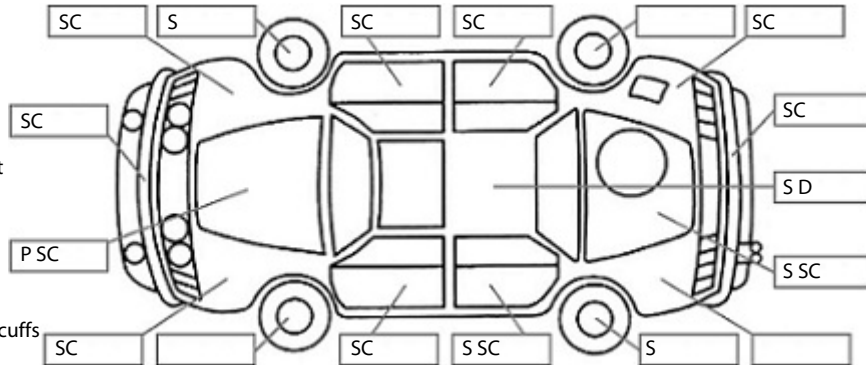

Key:

- S = scratch
- D = dent
- R = rust
- PT = paint defect
- C = crack
- P = pin dent
- * = decals
- SC = stone chips
- W = significant scuffs

Body Inspection Comments

Hail damage on roof.

Note: some defects & blemishes may not be displayed in the diagram

Engine Timing Mechanism: Timing Chain
 Evidence of Cam Belt Replacement: Not Applicable Kms:

	Pass	Fail	N/A
Engine			
Oil level	✓		
Smoke & fumes	✓		
Performance	✓		
Noise	✓		
Cooling System			
Coolant condition	✓		
Performance	✓		
Radiator / Hoses (visual)	✓		
Transmission			
Operation	✓		
Noise	✓		
Clutch			✓
CV joints	✓		
Wheel bearings	✓		
Brakes			
Performance	✓		
Hand Brake	✓		
Tyres (lowest observed tread depth of tyres)			
Left front	6.0	mm	
Right front	6.0	mm	
Left rear	4.5	mm	
Right rear	6.0	mm	
Spare	Yes		
Suspension			
Suspension performance	✓		
Steering performance	✓		
Shock absorbers	✓		
Air Conditioning / Heater			
Operation	✓		
Electrical / Accessories			
Head lights	✓		
Tail lights	✓		
Indicators	✓		
Dashboard warning lights	✓		
Wipers (front & rear)	✓		
Window winder FL	✓		
Window winder FR	✓		
Window winder RL	✓		
Window winder RR	✓		
Rear view mirrors	✓		
Radio (basic test only)	✓		
CD (basic test only)		✓	
Number of keys	1		
Central locking	✓		
Remote locking	✓		
Sat. Nav. (basic test only)			✓
Reversing camera	✓		