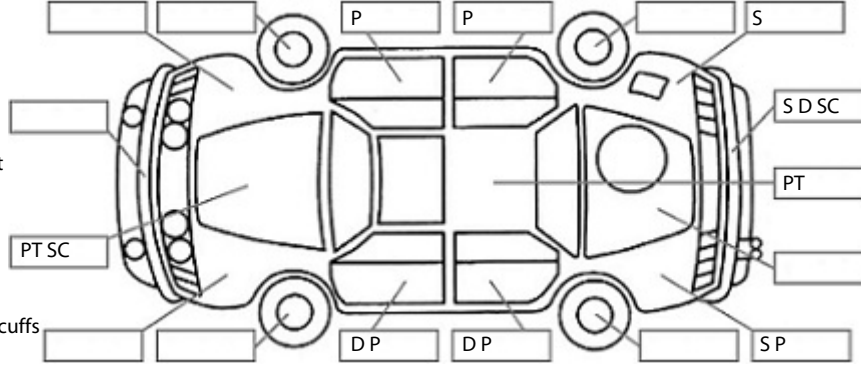

**Key:**

- S = scratch
- D = dent
- R = rust
- PT = paint defect
- C = crack
- P = pin dent
- \* = decals
- SC = stone chips
- W = significant scuffs

**Body Inspection Comments**

Roof aerial damaged  
Small rust bubbles on right rear exterior door pillar

**General Comments**

Road Conditions During Test Drive: Dry

Engine Timing Mechanism: Timing Chain  
Evidence of Cam Belt Replacement: Not Applicable Kms:

	Pass	Fail	N/A
<b>Engine</b>			
Oil level	✓		
Smoke & fumes	✓		
Performance	✓		
Noise	✓		
<b>Cooling System</b>			
Coolant condition	✓		
Performance	✓		
Radiator / Hoses (visual)	✓		
<b>Transmission</b>			
Operation	✓		
Noise	✓		
Clutch			✓
CV joints	✓		
Wheel bearings	✓		
<b>Brakes</b>			
Performance	✓		
Hand Brake	✓		
<b>Tyres</b> (lowest observed tread depth of tyres)			
Left front	4.5	mm	
Right front	4.0	mm	
Left rear	6.6	mm	
Right rear	6.8	mm	
Spare	Yes		
<b>Suspension</b>			
Suspension performance	✓		
Steering performance	✓		
Shock absorbers	✓		
<b>Air Conditioning / Heater</b>			
Operation	✓		
<b>Electrical / Accessories</b>			
Head lights	✓		
Tail lights	✓		
Indicators	✓		
Dashboard warning lights	✓		
Wipers (front & rear)	✓		
Window winder FL	✓		
Window winder FR	✓		
Window winder RL	✓		
Window winder RR	✓		
Rear view mirrors	✓		
Radio (basic test only)	✓		
CD (basic test only)	✓		
Number of keys	1		
Central locking	✓		
Remote locking	✓		
Sat. Nav. (basic test only)			✓
Reversing camera			✓