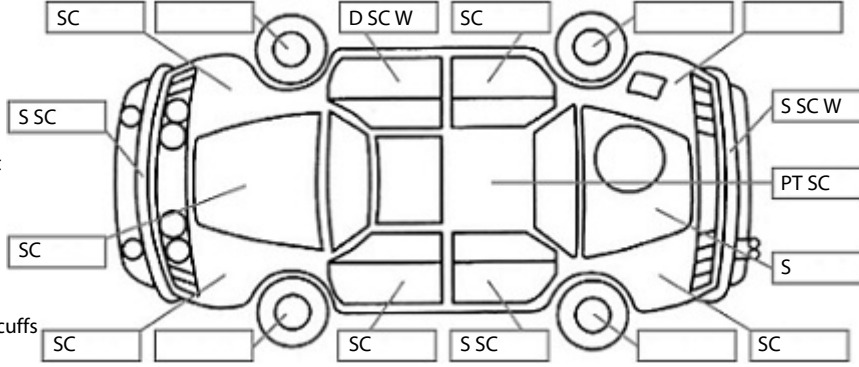

Key:

- S = scratch
- D = dent
- R = rust
- PT = paint defect
- C = crack
- P = pin dent
- * = decals
- SC = stone chips
- W = significant scuffs

Body Inspection Comments

Note: some defects & blemishes may not be displayed in the diagram