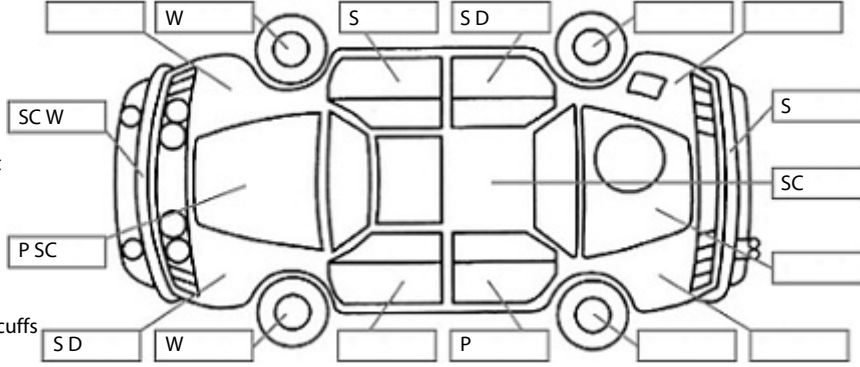

<b>Make:</b> KIA	<b>Model:</b> RIO	<b>Body Style:</b> Hatchback
<b>Year:</b> 2010	<b>Registration:</b> FMR711	<b>Reg Expiry:</b> 26 Feb 2025
<b>WoF Expiry:</b> 19 Nov 2025	<b>Odometer:</b> 119,062 Kms	<b>Good No:</b> 26404333
<b>VIN:</b> KNADH513MB675617	<b>Next Service:</b> 129,051kms	<b>Service History:</b> No

**Key:**

- S = scratch
- D = dent
- R = rust
- PT = paint defect
- C = crack
- P = pin dent
- \* = decals
- SC = stone chips
- W = significant scuffs

**Body Inspection Comments**

Note: some defects & blemishes may not be displayed in the diagram