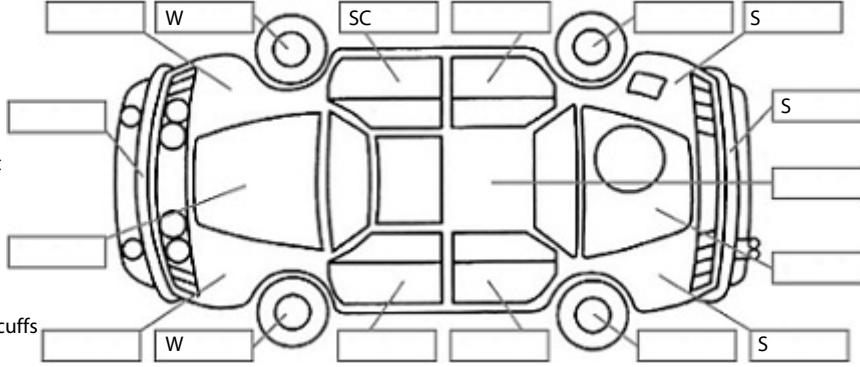

Key:

- S = scratch
- D = dent
- R = rust
- PT = paint defect
- C = crack
- P = pin dent
- * = decals
- SC = stone chips
- W = significant scuffs

Body Inspection Comments

Note: some defects & blemishes may not be displayed in the diagram

Engine Timing Mechanism: Timing Chain
Evidence of Cam Belt Replacement: Not Applicable Kms:

	Pass	Fail	N/A
Engine			
Oil level	✓		
Smoke & fumes	✓		
Performance	✓		
Noise	✓		
Cooling System			
Coolant condition	✓		
Performance	✓		
Radiator / Hoses (visual)	✓		
Transmission			
Operation	✓		
Noise	✓		
Clutch	✓		
CV joints	✓		
Wheel bearings	✓		
Brakes			
Performance	✓		
Hand Brake	✓		
Tyres (lowest observed tread depth of tyres)			
Left front	2	mm	
Right front	3	mm	
Left rear	4	mm	
Right rear	4	mm	
Spare	Yes		
Suspension			
Suspension performance	✓		
Steering performance	✓		
Shock absorbers	✓		
Air Conditioning / Heater			
Operation	✓		
Electrical / Accessories			
Head lights	✓		
Tail lights	✓		
Indicators	✓		
Dashboard warning lights	✓		
Wipers (front & rear)	✓		
Window winder FL	✓		
Window winder FR	✓		
Window winder RL	✓		
Window winder RR	✓		
Rear view mirrors	✓		
Radio (basic test only)	✓		
CD (basic test only)	✓		
Number of keys	2		
Central locking	✓		
Remote locking	✓		
Sat. Nav. (basic test only)			✓
Reversing camera	✓		