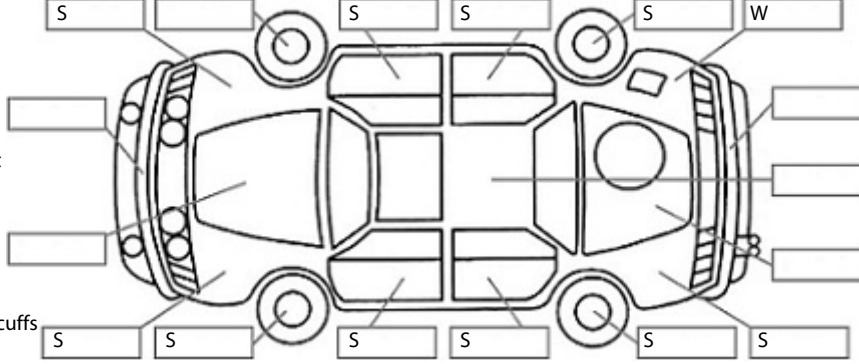

**Key:**

- S = scratch
- D = dent
- R = rust
- PT = paint defect
- C = crack
- P = pin dent
- \* = decals
- SC = stone chips
- W = significant scuffs

Body Inspection Comments

Note: some defects & blemishes may not be displayed in the diagram

Engine Timing Mechanism: Timing Chain  
Evidence of Cam Belt Replacement: Not Applicable Kms:

	Pass	Fail	N/A
<b>Engine</b>			
Oil level	✓		
Smoke & fumes	✓		
Performance	✓		
Noise	✓		
<b>Cooling System</b>			
Coolant condition	✓		
Performance	✓		
Radiator / Hoses (visual)	✓		
<b>Transmission</b>			
Operation	✓		
Noise	✓		
Clutch			✓
CV joints	✓		
Wheel bearings	✓		
<b>Brakes</b>			
Performance	✓		
Hand Brake	✓		
<b>Tyres</b> (lowest observed tread depth of tyres)			
Left front	5.0	mm	
Right front	5.0	mm	
Left rear	7.0	mm	
Right rear	7.0	mm	
Spare	N/A		
<b>Suspension</b>			
Suspension performance	✓		
Steering performance	✓		
Shock absorbers	✓		
<b>Air Conditioning / Heater</b>			
Operation	✓		
<b>Electrical / Accessories</b>			
Head lights	✓		
Tail lights	✓		
Indicators	✓		
Dashboard warning lights	✓		
Wipers (front & rear)	✓		
Window winder FL	✓		
Window winder FR	✓		
Window winder RL	✓		
Window winder RR	✓		
Rear view mirrors	✓		
Radio (basic test only)	✓		
CD (basic test only)	✓		
Number of keys	2		
Central locking	✓		
Remote locking	✓		
Sat. Nav. (basic test only)			✓
Reversing camera	✓		