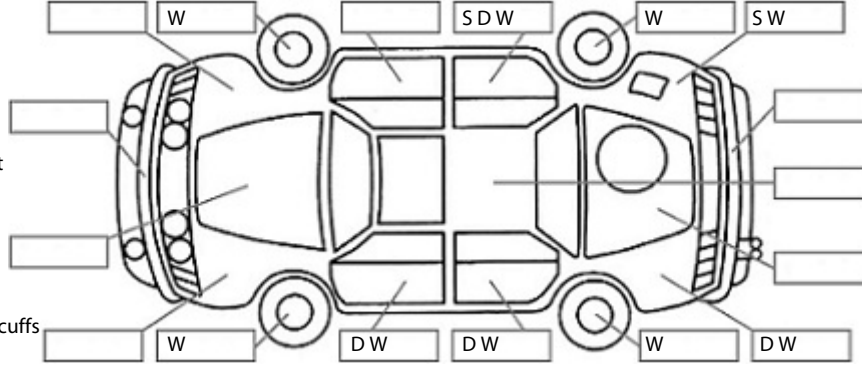

**Key:**

- S = scratch
- D = dent
- R = rust
- PT = paint defect
- C = crack
- P = pin dent
- \* = decals
- SC = stone chips
- W = significant scuffs

Body Inspection Comments

Note: some defects & blemishes may not be displayed in the diagram

Engine Timing Mechanism: Timing Chain  
Evidence of Cam Belt Replacement: Not Applicable Kms:

	Pass	Fail	N/A
<b>Engine</b>			
Oil level	✓		
Smoke & fumes	✓		
Performance	✓		
Noise	✓		
<b>Cooling System</b>			
Coolant condition	✓		
Performance	✓		
Radiator / Hoses (visual)	✓		
<b>Transmission</b>			
Operation	✓		
Noise	✓		
Clutch			✓
CV joints	✓		
Wheel bearings	✓		
<b>Brakes</b>			
Performance	✓		
Hand Brake	✓		
<b>Tyres</b> (lowest observed tread depth of tyres)			
Left front	8.0	mm	
Right front	7.0	mm	
Left rear	5.0	mm	
Right rear	5.0	mm	
Spare	Yes		
<b>Suspension</b>			
Suspension performance	✓		
Steering performance	✓		
Shock absorbers	✓		
<b>Air Conditioning / Heater</b>			
Operation	✓		
<b>Electrical / Accessories</b>			
Head lights	✓		
Tail lights	✓		
Indicators	✓		
Dashboard warning lights	✓		
Wipers (front & rear)	✓		
Window winder FL	✓		
Window winder FR	✓		
Window winder RL	✓		
Window winder RR	✓		
Rear view mirrors	✓		
Radio (basic test only)	✓		
CD (basic test only)			✓
Number of keys	2		
Central locking	✓		
Remote locking	✓		
Sat. Nav. (basic test only)			✓
Reversing camera	✓		