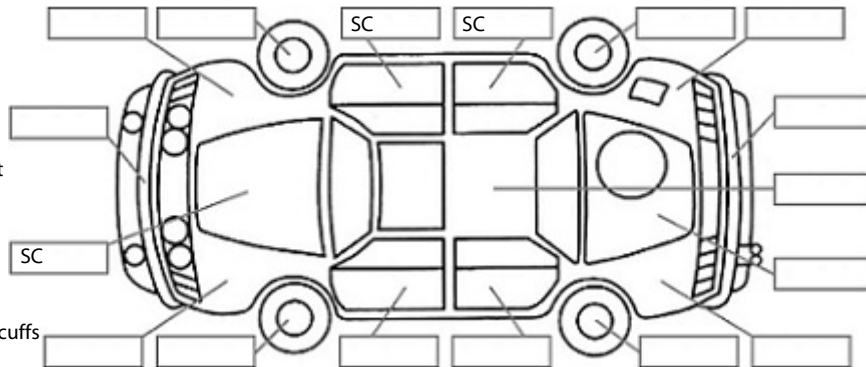

Key:

- S = scratch
- D = dent
- R = rust
- PT = paint defect
- C = crack
- P = pin dent
- * = decals
- SC = stone chips
- W = significant scuffs

Body Inspection Comments

Note: some defects & blemishes may not be displayed in the diagram

Engine Timing Mechanism: Timing Chain
 Evidence of Cam Belt Replacement: Not Applicable Kms:

	Pass	Fail	N/A
Engine			
Oil level	✓		
Smoke & fumes	✓		
Performance	✓		
Noise	✓		
Cooling System			
Coolant condition	✓		
Performance	✓		
Radiator / Hoses (visual)	✓		
Transmission			
Operation	✓		
Noise	✓		
Clutch			✓
CV joints	✓		
Wheel bearings	✓		
Brakes			
Performance	✓		
Hand Brake	✓		
Tyres (lowest observed tread depth of tyres)			
Left front	6.0	mm	
Right front	6.0	mm	
Left rear	3.0	mm	
Right rear	4.0	mm	
Spare	N/A		
Suspension			
Suspension performance	✓		
Steering performance	✓		
Shock absorbers	✓		
Air Conditioning / Heater			
Operation	✓		
Electrical / Accessories			
Head lights	✓		
Tail lights	✓		
Indicators	✓		
Dashboard warning lights	✓		
Wipers (front & rear)	✓		
Window winder FL	✓		
Window winder FR	✓		
Window winder RL	✓		
Window winder RR	✓		
Rear view mirrors	✓		
Radio (basic test only)	✓		
CD (basic test only)	✓		
Number of keys	2		
Central locking	✓		
Remote locking	✓		
Sat. Nav. (basic test only)			✓
Reversing camera	✓		