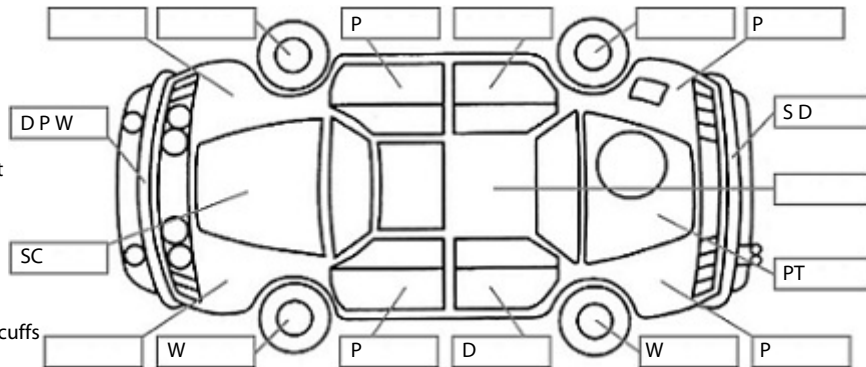

Make: Mitsubishi	Model: Lancer	Body Style: Hatchback
Year: 2010	Registration: FGK9	Reg Expiry: 10 Nov 2024
WoF Expiry: 19 Nov 2025	Odometer: 138,722 Kms	Good No: 26403121
VIN: JMFLTCX4A9U000604	Next Service: 153,000kms	Service History: Yes

Key:

- S = scratch
- D = dent
- R = rust
- PT = paint defect
- C = crack
- P = pin dent
- * = decals
- SC = stone chips
- W = significant scuffs

Body Inspection Comments

Paint is fading on roof and tailgate.
Parcel tray is missing.
Lower grille in front bumper is not fitted correctly due to crack of bumper.

Note: some defects & blemishes may not be displayed in the diagram

Conditions During Body Inspection: Dry

Under Carriage & Under Bonnet Inspection Comments

Minor surface rust is developing on front and rear members.