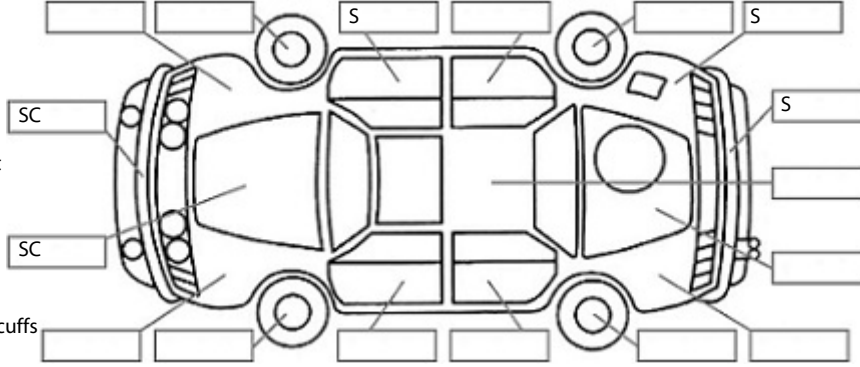

Make: KIA	Model: Sorento	Body Style: SUV
Year: 2018	Registration: LML266	Reg Expiry: 22 Jul 2025
WoF Expiry: 09 Oct 2025	Odometer: 178,758 Kms	Good No: 26402951
VIN: KNAPH81BSK547994	Next Service: 188000	Service History: No

Key:

- S = scratch
- D = dent
- R = rust
- PT = paint defect
- C = crack
- P = pin dent
- * = decals
- SC = stone chips
- W = significant scuffs

Body Inspection Comments

Note: some defects & blemishes may not be displayed in the diagram