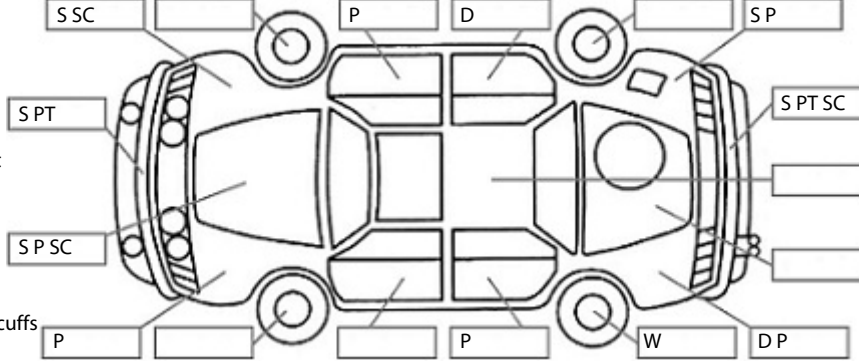

**Key:**

- S = scratch
- D = dent
- R = rust
- PT = paint defect
- C = crack
- P = pin dent
- \* = decals
- SPSC = stone chips
- W = significant scuffs

Body Inspection Comments

Note: some defects & blemishes may not be displayed in the diagram

Conditions During Body Inspection: Dry

Under Carriage & Under Bonnet Inspection Comments

Interior Comments

Seats	Small rip on right side of drivers seat
Carpets	Good
Panels	Good
Dashboard	Good

General Comments

Road Conditions During Test Drive: Dry

Engine Timing Mechanism: Timing Chain  
Evidence of Cam Belt Replacement: Not Applicable Kms:

	Pass	Fail	N/A
<b>Engine</b>			
Oil level	✓		
Smoke & fumes	✓		
Performance	✓		
Noise	✓		
<b>Cooling System</b>			
Coolant condition	✓		
Performance	✓		
Radiator / Hoses (visual)	✓		
<b>Transmission</b>			
Operation	✓		
Noise	✓		
Clutch			✓
CV joints	✓		
Wheel bearings	✓		
<b>Brakes</b>			
Performance	✓		
Hand Brake	✓		
<b>Tyres</b> (lowest observed tread depth of tyres)			
Left front	3.1	mm	
Right front	3.3	mm	
Left rear	3.6	mm	
Right rear	3.8	mm	
Spare	Yes		
<b>Suspension</b>			
Suspension performance	✓		
Steering performance	✓		
Shock absorbers	✓		
<b>Air Conditioning / Heater</b>			
Operation	✓		
<b>Electrical / Accessories</b>			
Head lights	✓		
Tail lights	✓		
Indicators	✓		
Dashboard warning lights	✓		
Wipers (front & rear)	✓		
Window winder FL	✓		
Window winder FR	✓		
Window winder RL	✓		
Window winder RR	✓		
Rear view mirrors	✓		
Radio (basic test only)	✓		
CD (basic test only)	✓		
Number of keys	2		
Central locking	✓		
Remote locking	✓		
Sat. Nav. (basic test only)			✓
Reversing camera	✓		