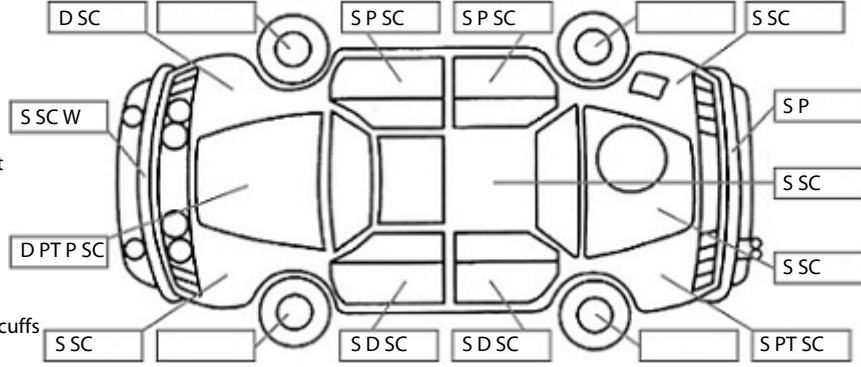

Make: Holden	Model: Rodeo 4X2	Body Style: Utility
Year: 2005	Registration: CSD434	Reg Expiry: 17 Dec 2024
WoF Expiry: 25 Nov 2025	Odometer: 369,841 Kms	Good No: 26402685
VIN: MPATFR77H5H540526	Next Service: 380,000 Kms	Service History: No

Key:

- S = scratch
- D = dent
- R = rust
- PT = paint defect
- C = crack
- P = pin dent
- * = decals
- SC = stone chips
- W = significant scuffs

Body Inspection Comments

Note: some defects & blemishes may not be displayed in the diagram

Conditions During Body Inspection: Dry

Under Carriage & Under Bonnet Inspection Comments

Minor oil leaks.

Interior Comments

Seats	front right seat base ripped
Carpets	front right carpet worn
Panels	Average
Dashboard	coin compartment lid broken